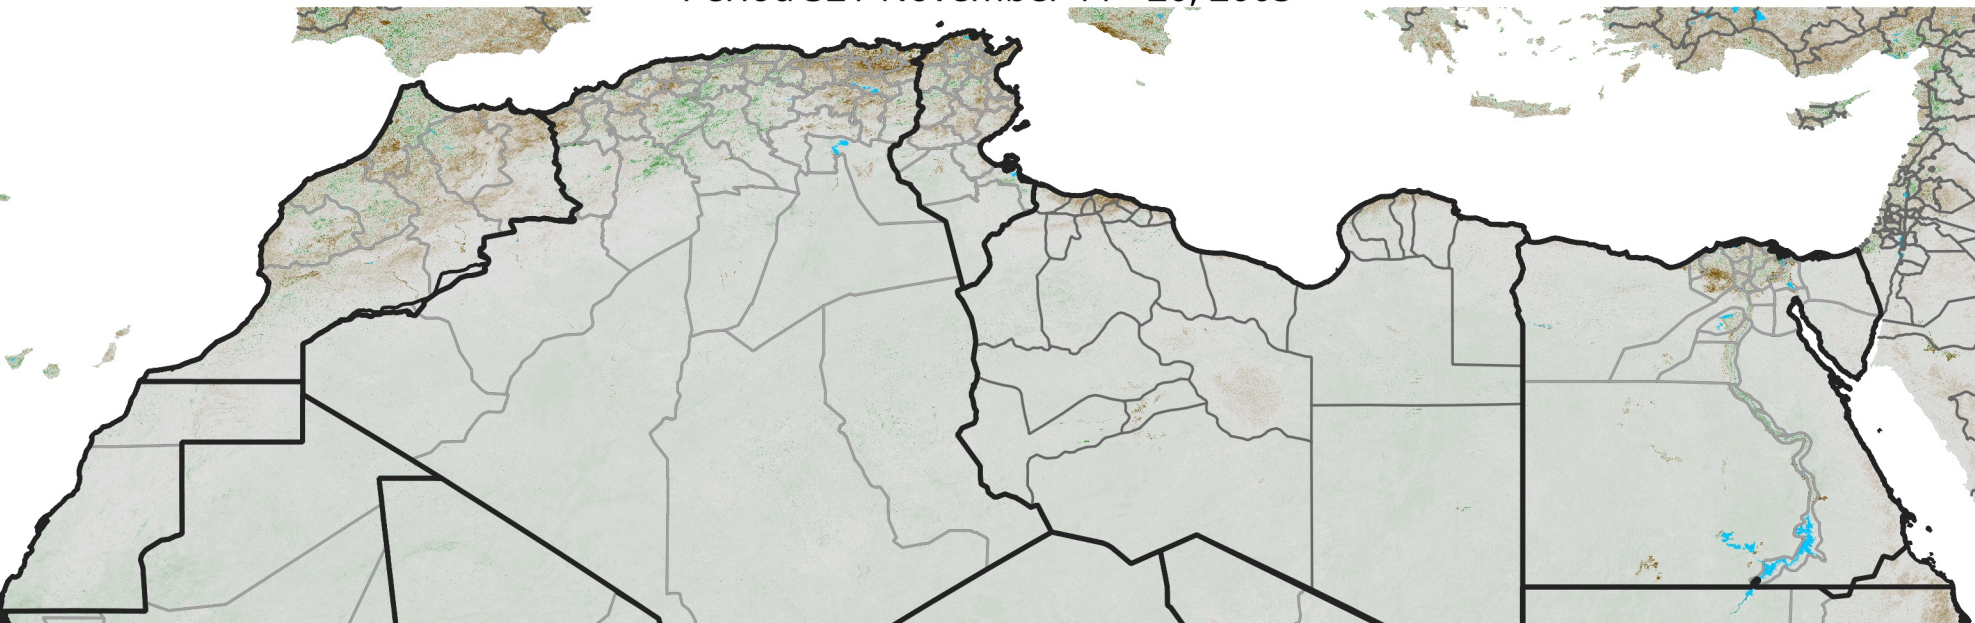

North Africa NDVI Anomaly

2005 minus mean (2003 - 2022)
Period 32 / November 11 - 20, 2005

NDVI Anomaly

< -0.3 -0.2 -0.1 -0.05 0.05 0.1 0.2 >0.3

Negative

No Difference

Positive