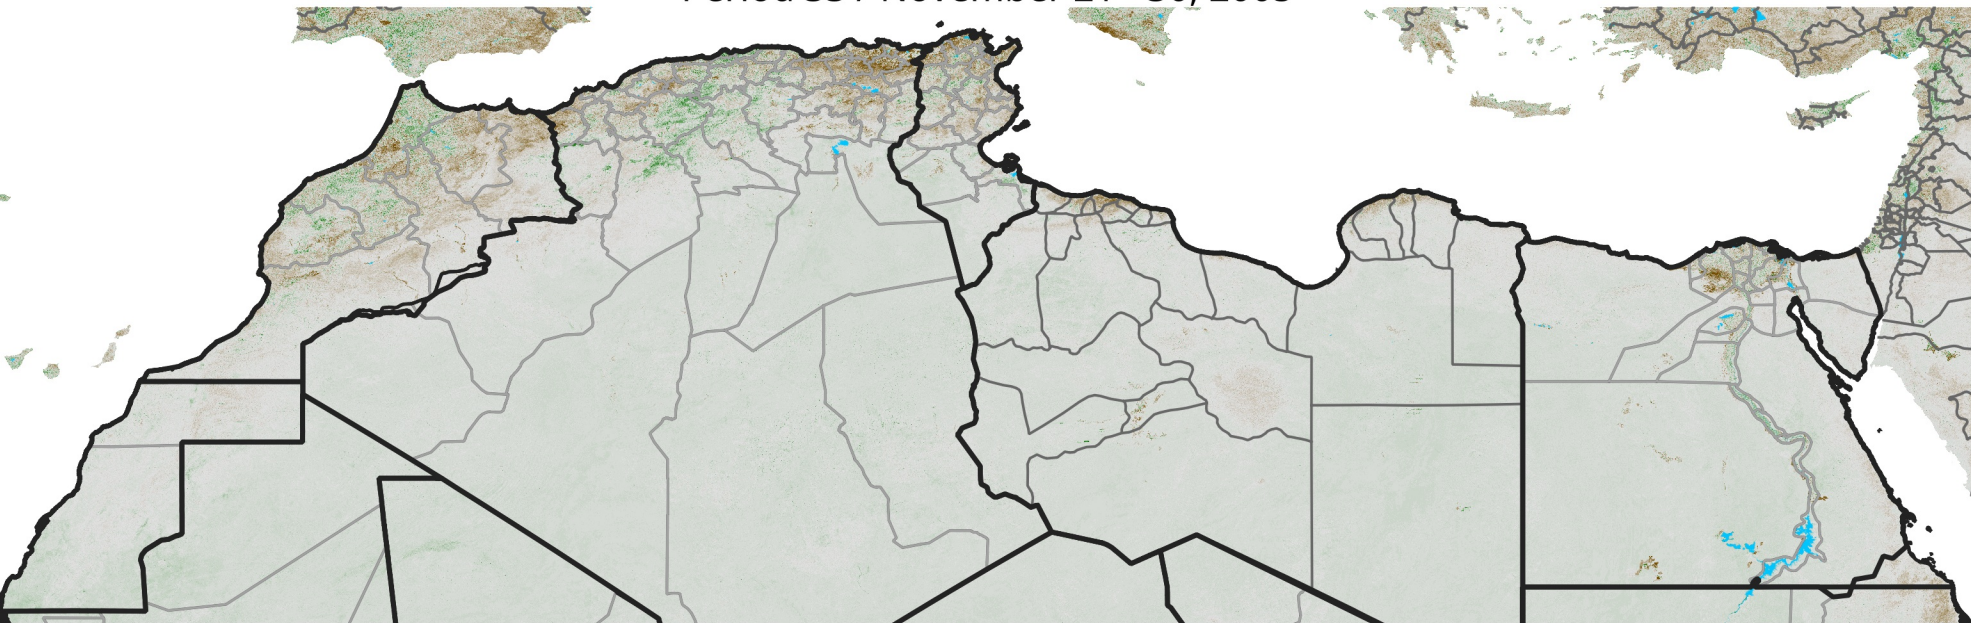

North Africa NDVI Anomaly

2005 minus mean (2003 - 2022)
Period 33 / November 21 - 30, 2005

NDVI Anomaly

< -0.3 -0.2 -0.1 -0.05 0.05 0.1 0.2 >0.3

Negative

No Difference

Positive