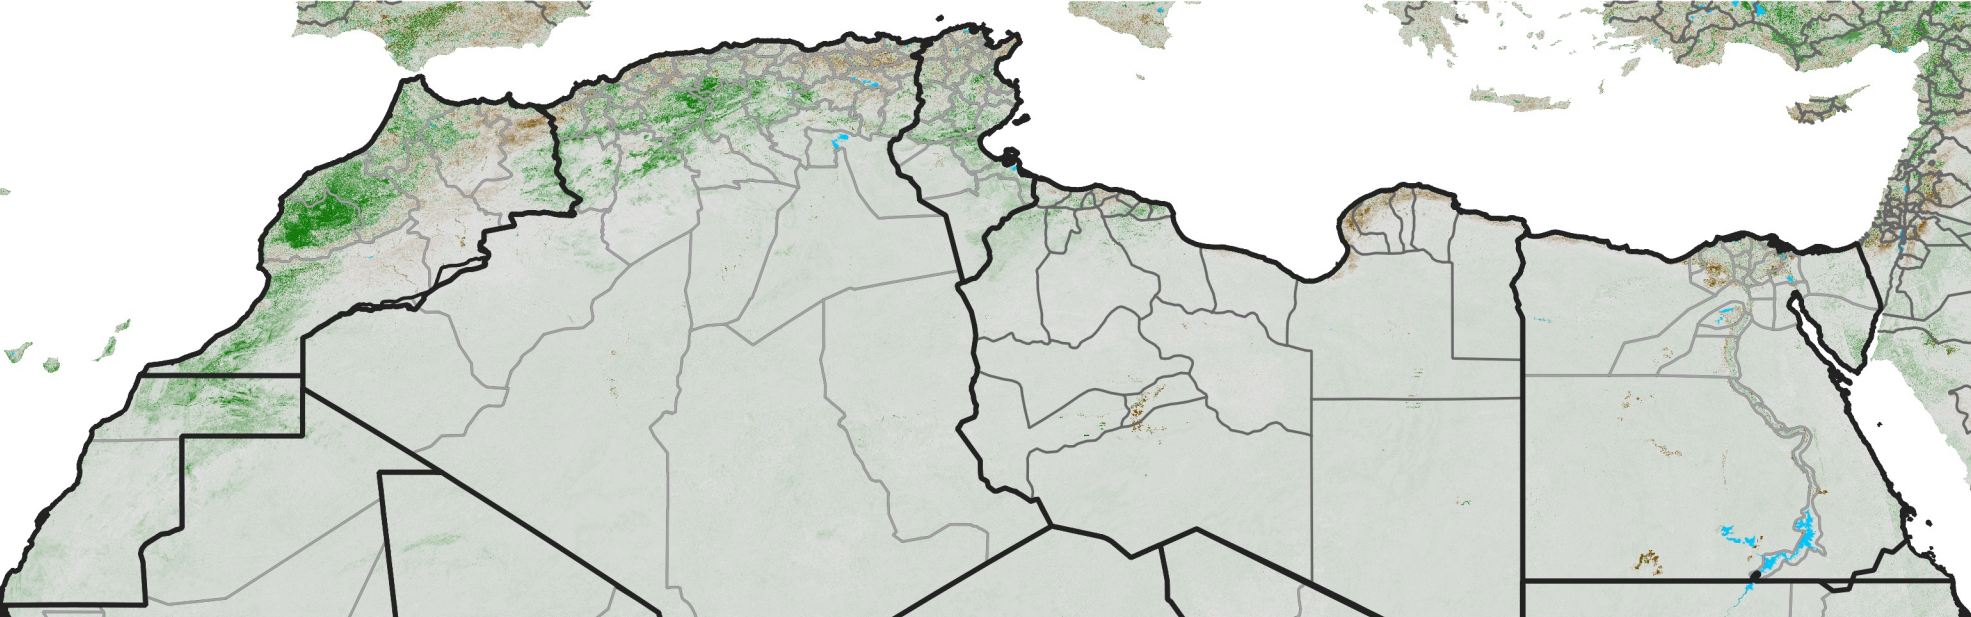

# North Africa NDVI Anomaly

2006 minus mean (2003 - 2022)

Period 07 / March 01 - 10, 2006

## NDVI Anomaly

< -0.3   -0.2   -0.1   -0.05   0.05   0.1   0.2   >0.3

Negative

No Difference

Positive