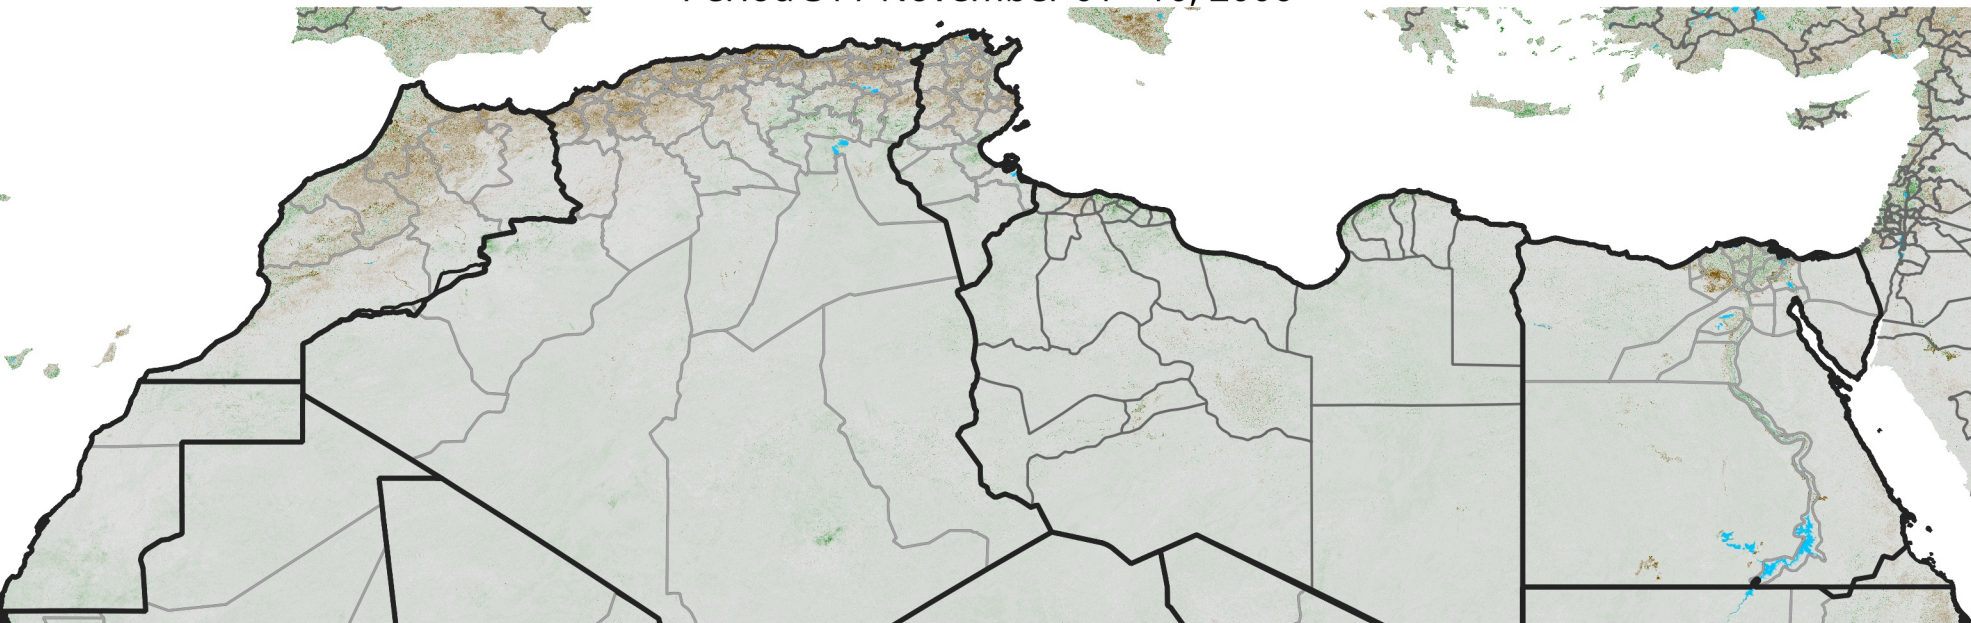

# North Africa NDVI Anomaly

2006 minus mean (2003 - 2022)  
Period 31 / November 01 - 10, 2006

## NDVI Anomaly

< -0.3   -0.2   -0.1   -0.05   0.05   0.1   0.2   >0.3

Negative

No Difference

Positive