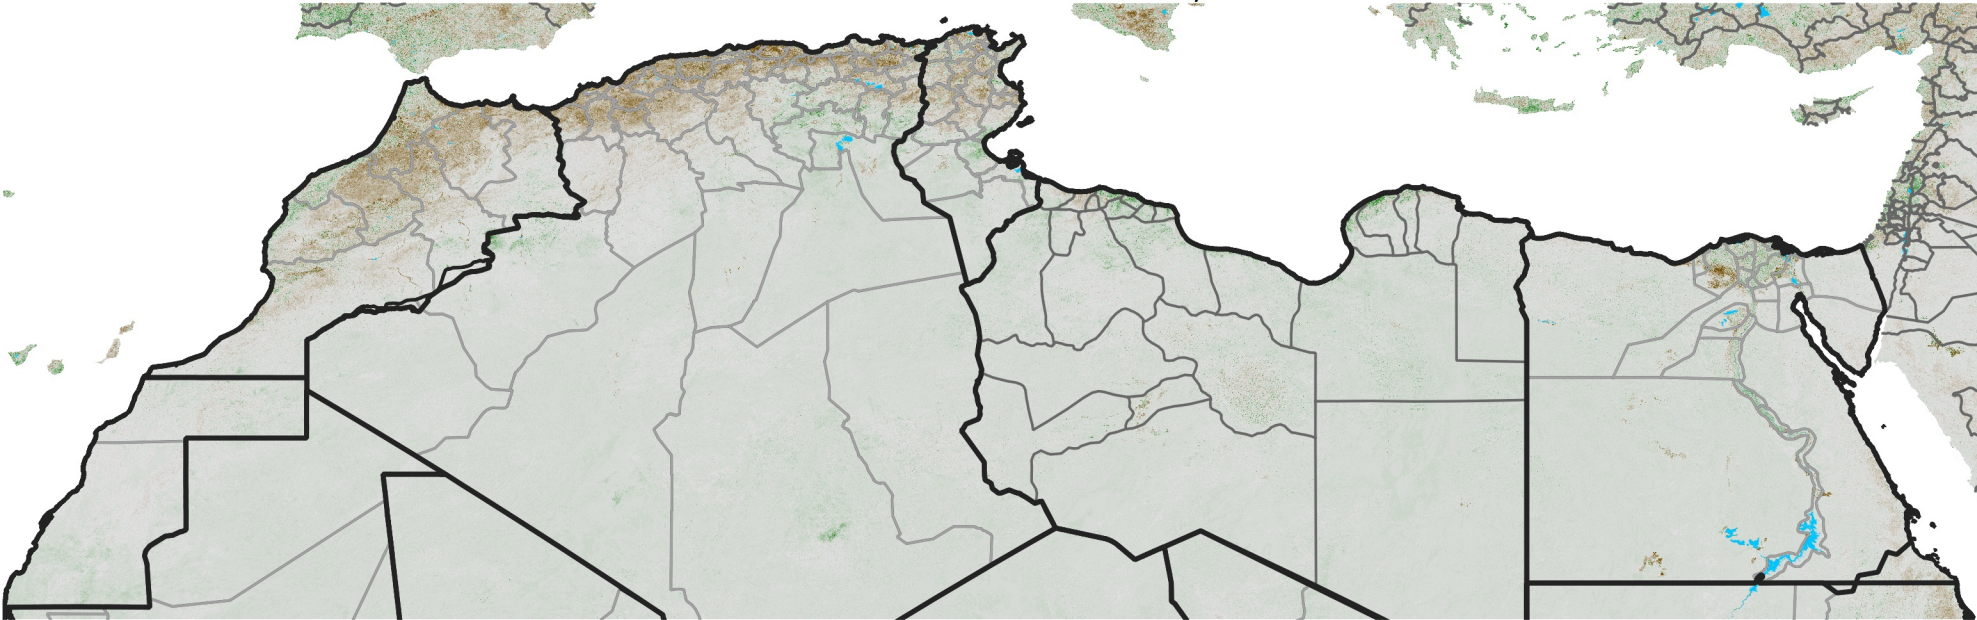

North Africa NDVI Anomaly

2006 minus mean (2003 - 2022)
Period 32 / November 11 - 20, 2006

NDVI Anomaly

< -0.3 -0.2 -0.1 -0.05 0.05 0.1 0.2 >0.3

Negative

No Difference

Positive