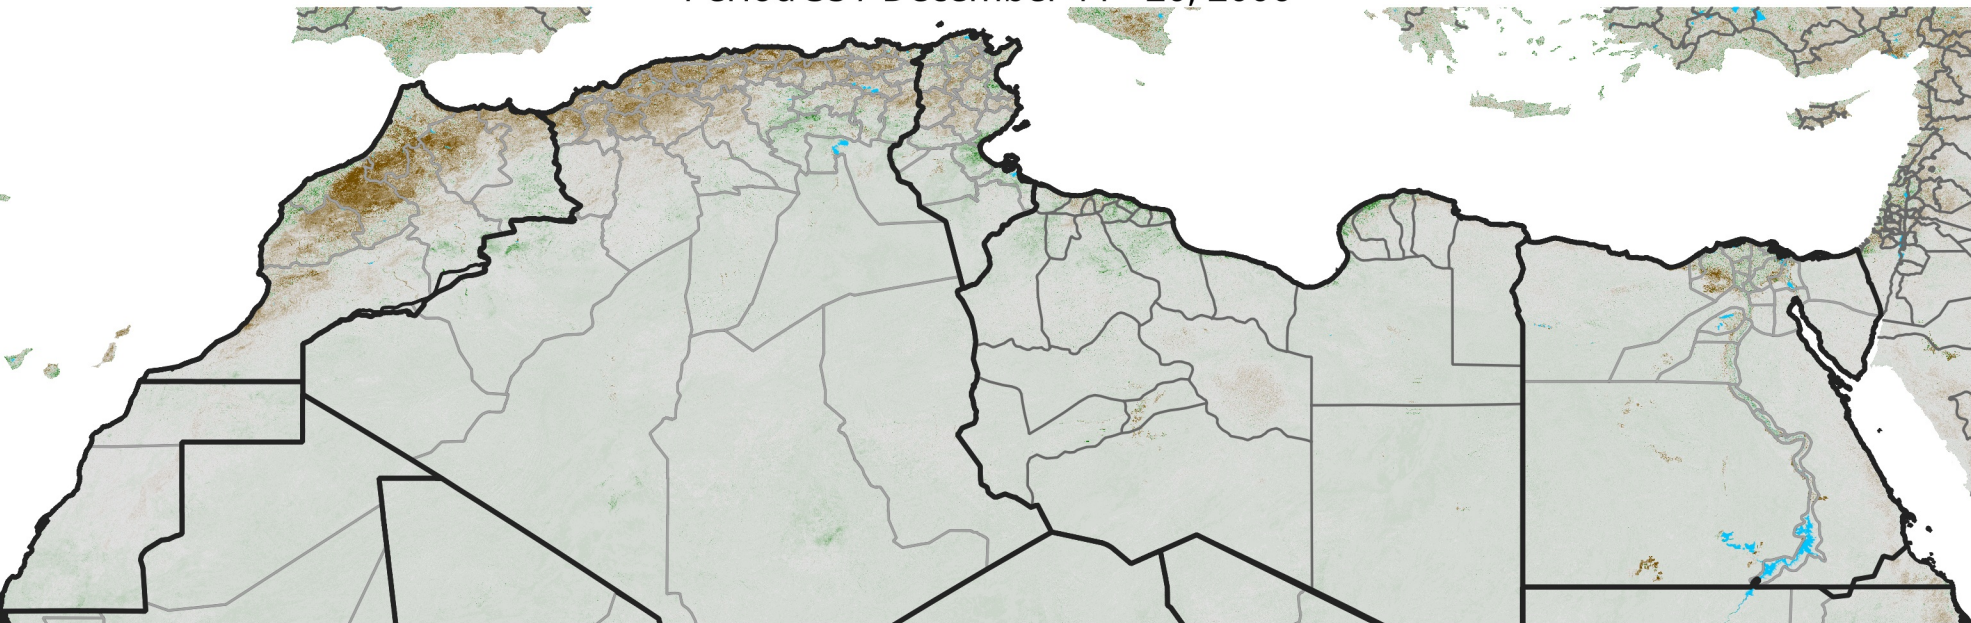

North Africa NDVI Anomaly

2006 minus mean (2003 - 2022)
Period 35 / December 11 - 20, 2006

NDVI Anomaly

< -0.3 -0.2 -0.1 -0.05 0.05 0.1 0.2 >0.3

Negative

No Difference

Positive