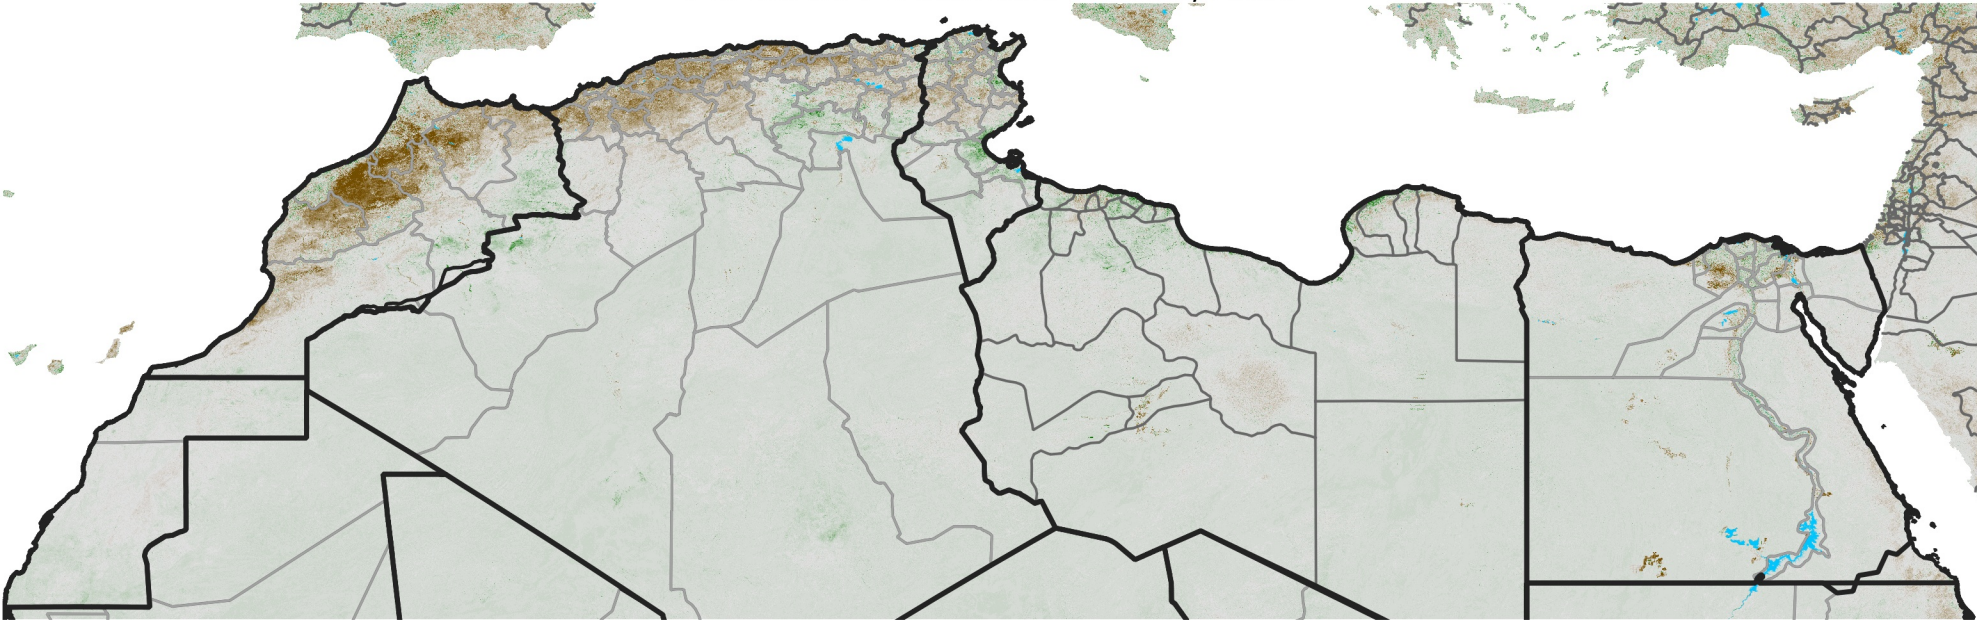

North Africa NDVI Anomaly

2006 minus mean (2003 - 2022)
Period 36 / December 21 - 31, 2006

NDVI Anomaly

< -0.3 -0.2 -0.1 -0.05 0.05 0.1 0.2 >0.3

Negative

No Difference

Positive