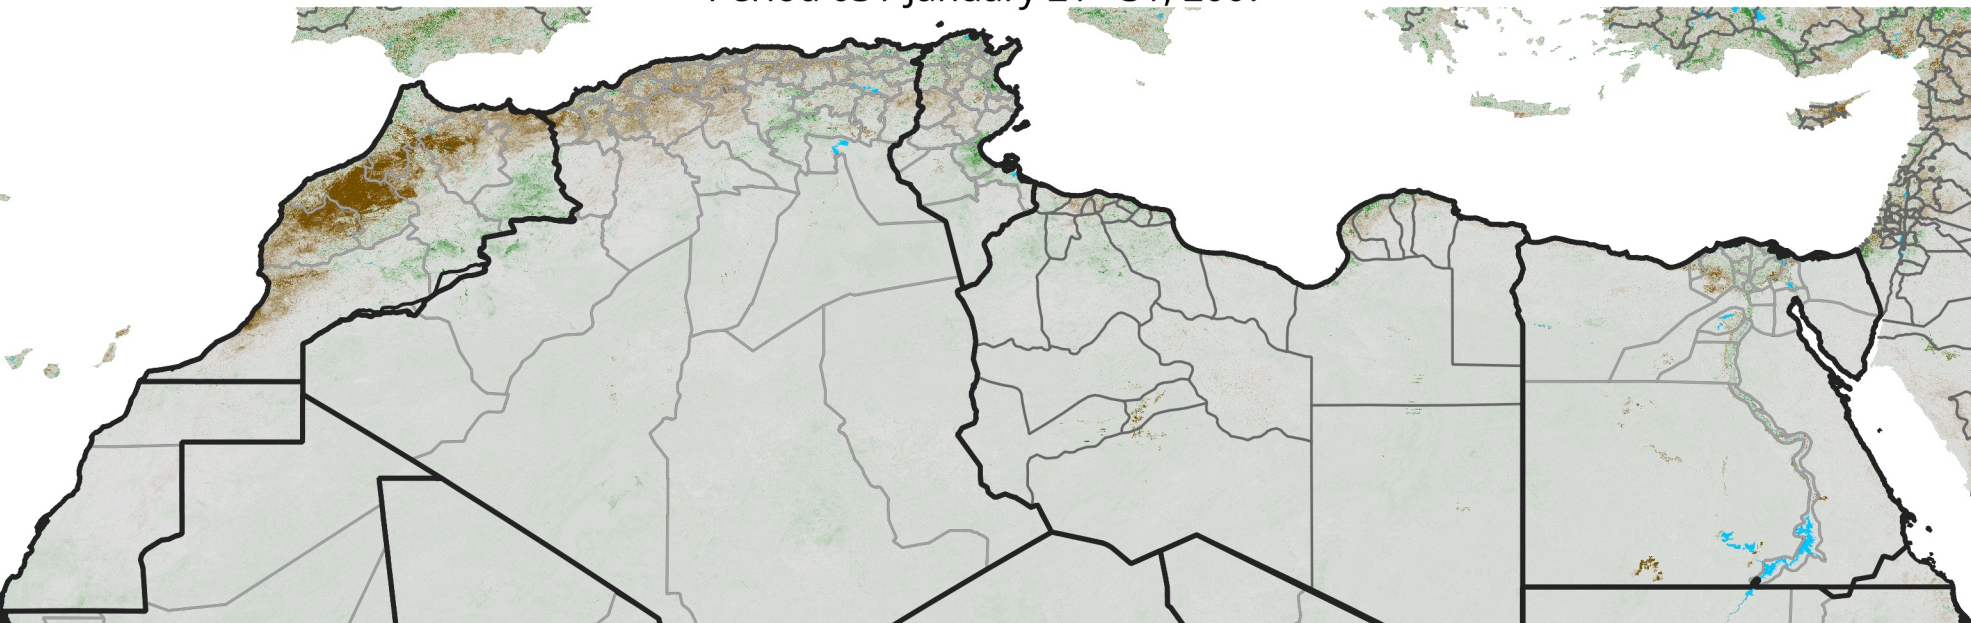

North Africa NDVI Anomaly

2007 minus mean (2003 - 2022)

Period 03 / January 21 - 31, 2007

NDVI Anomaly

< -0.3 -0.2 -0.1 -0.05 0.05 0.1 0.2 >0.3

Negative

No Difference

Positive