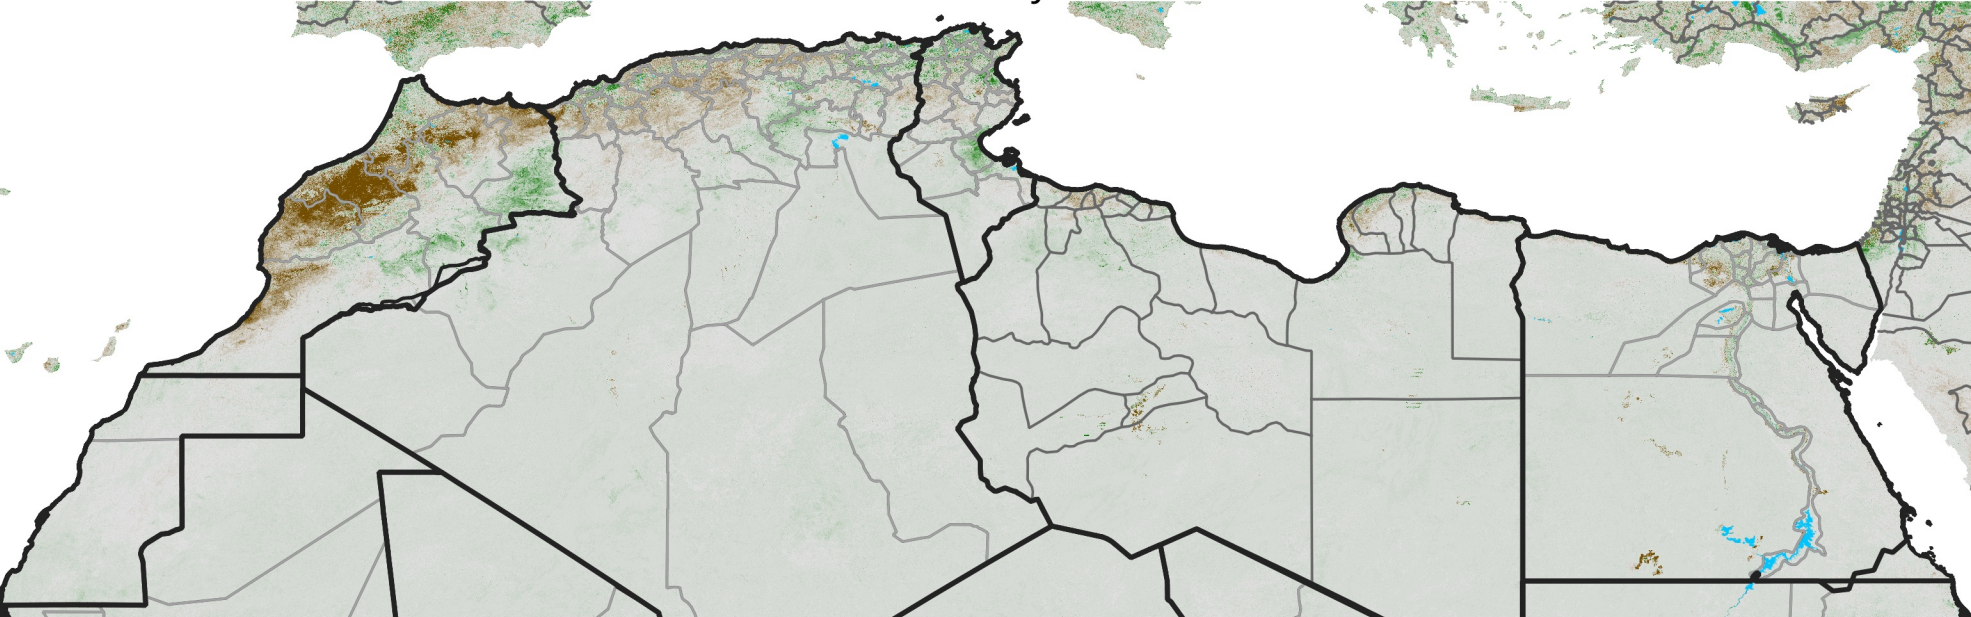

North Africa NDVI Anomaly

2007 minus mean (2003 - 2022)
Period 05 / February 11 - 20, 2007

NDVI Anomaly

< -0.3 -0.2 -0.1 -0.05 0.05 0.1 0.2 >0.3

Negative

No Difference

Positive