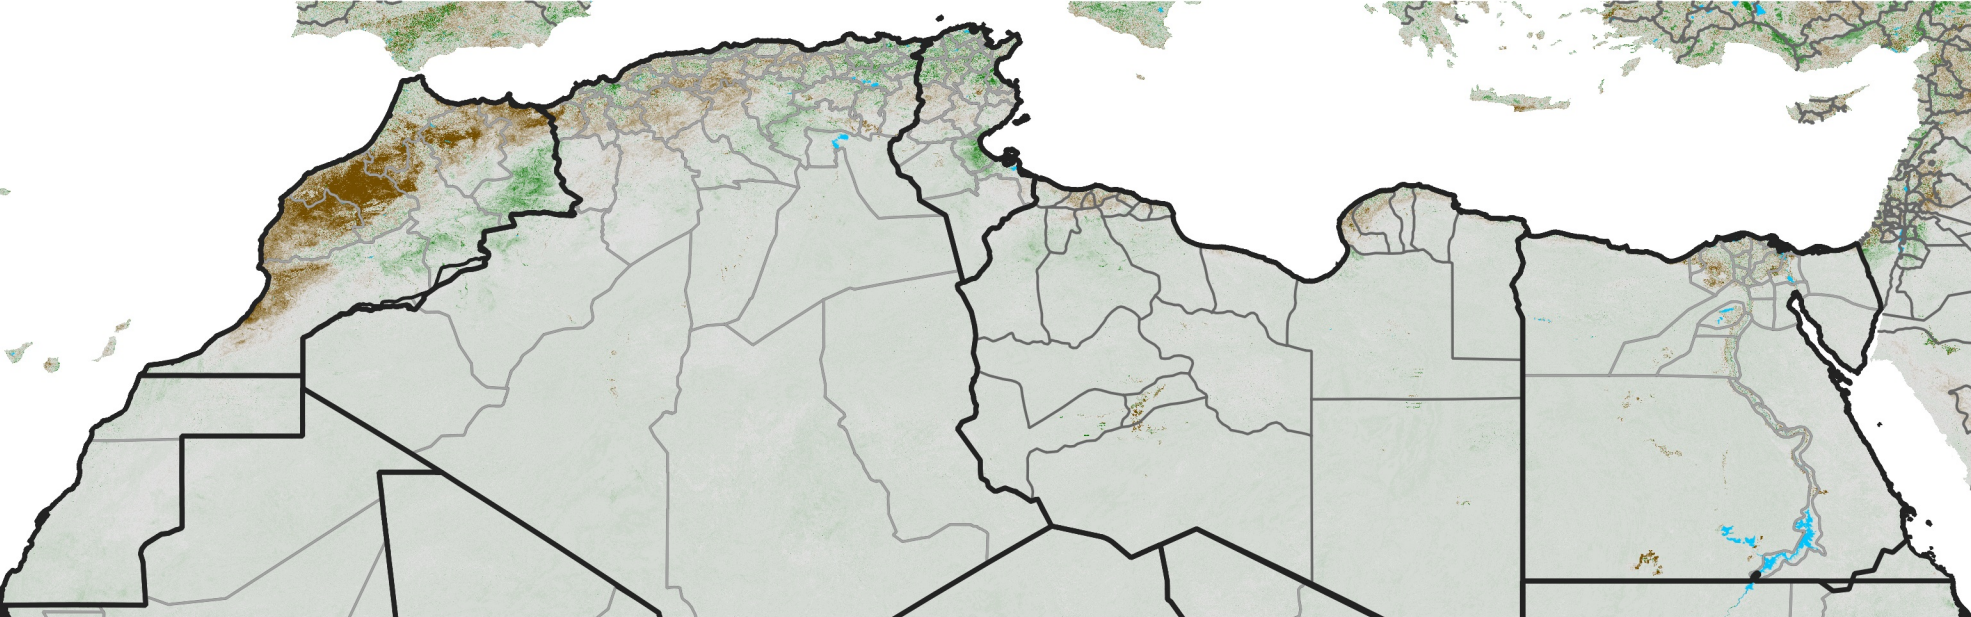

North Africa NDVI Anomaly

2007 minus mean (2003 - 2022)

Period 07 / March 01 - 10, 2007

NDVI Anomaly

< -0.3 -0.2 -0.1 -0.05 0.05 0.1 0.2 >0.3

Negative

No Difference

Positive