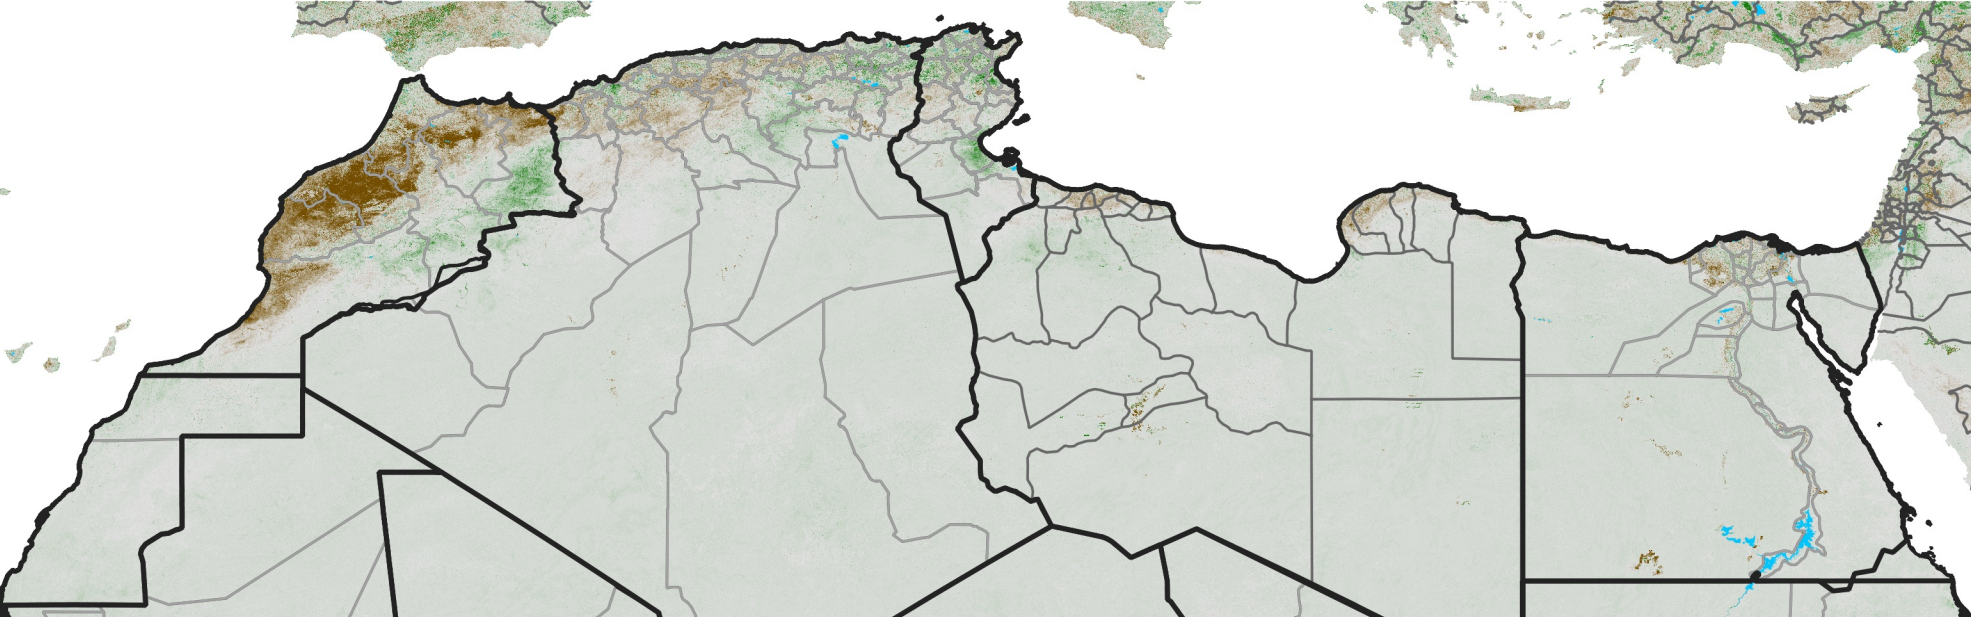

North Africa NDVI Anomaly

2007 minus mean (2003 - 2022)

Period 08 / March 11 - 20, 2007

NDVI Anomaly

< -0.3 -0.2 -0.1 -0.05 0.05 0.1 0.2 >0.3

Negative

No Difference

Positive