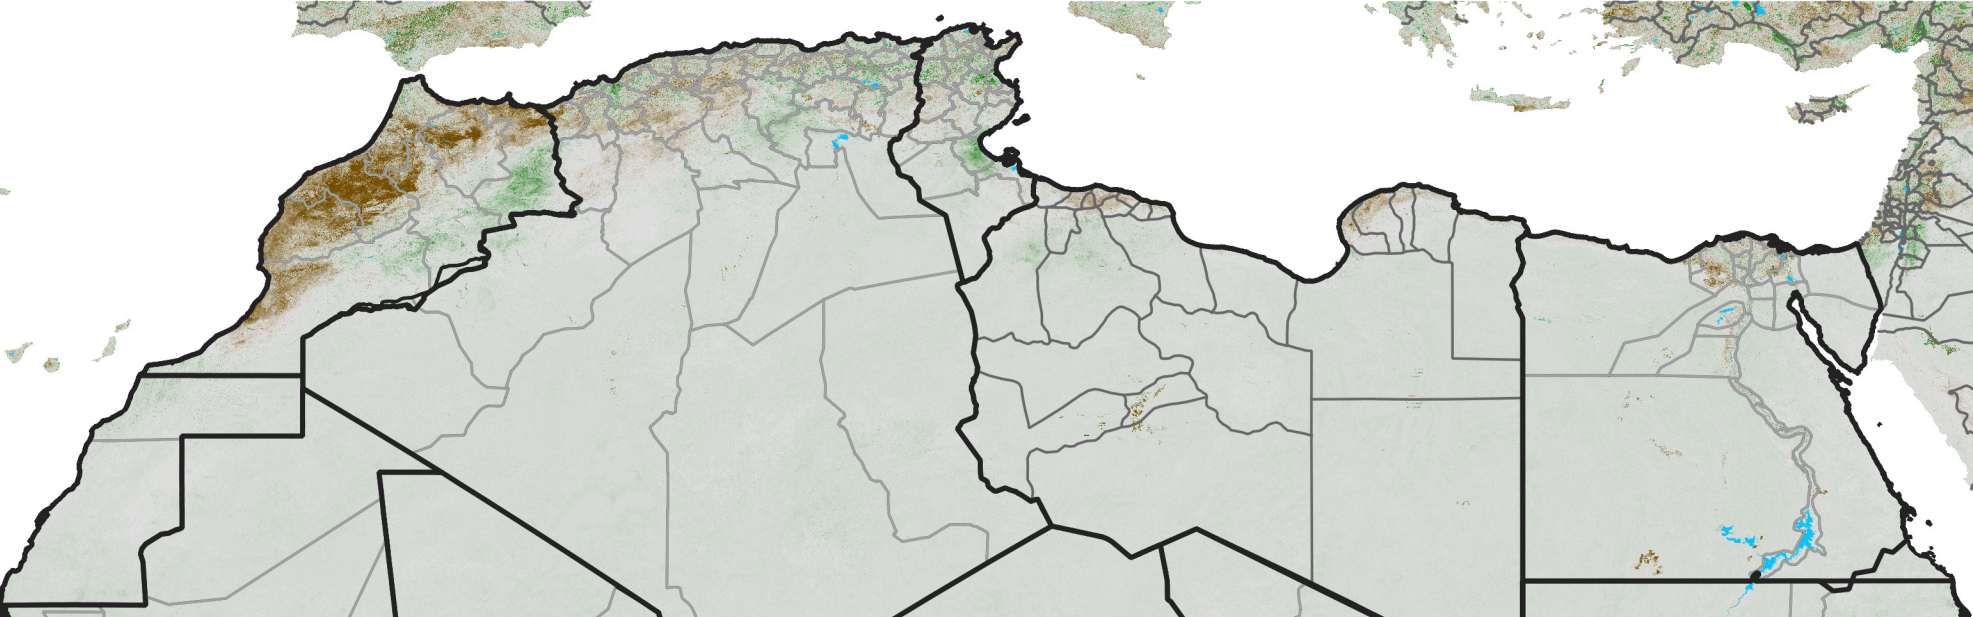

North Africa NDVI Anomaly

2007 minus mean (2003 - 2022)

Period 09 / March 21 - 31, 2007

NDVI Anomaly

< -0.3 -0.2 -0.1 -0.05 0.05 0.1 0.2 >0.3

Negative

No Difference

Positive