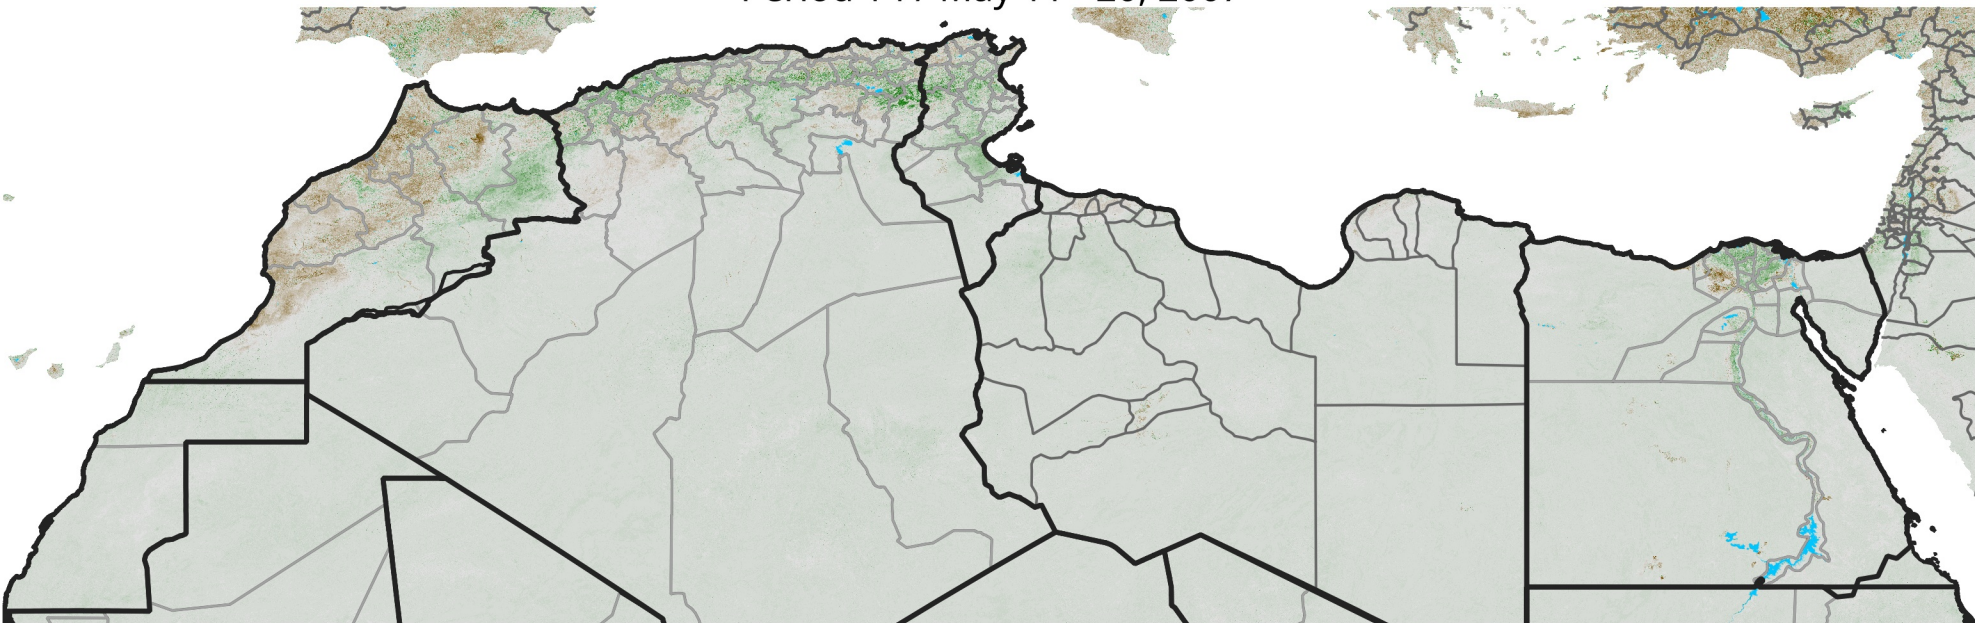

# North Africa NDVI Anomaly

2007 minus mean (2003 - 2022)

Period 14 / May 11 - 20, 2007

## NDVI Anomaly

< -0.3   -0.2   -0.1   -0.05   0.05   0.1   0.2   >0.3

Negative

No Difference

Positive