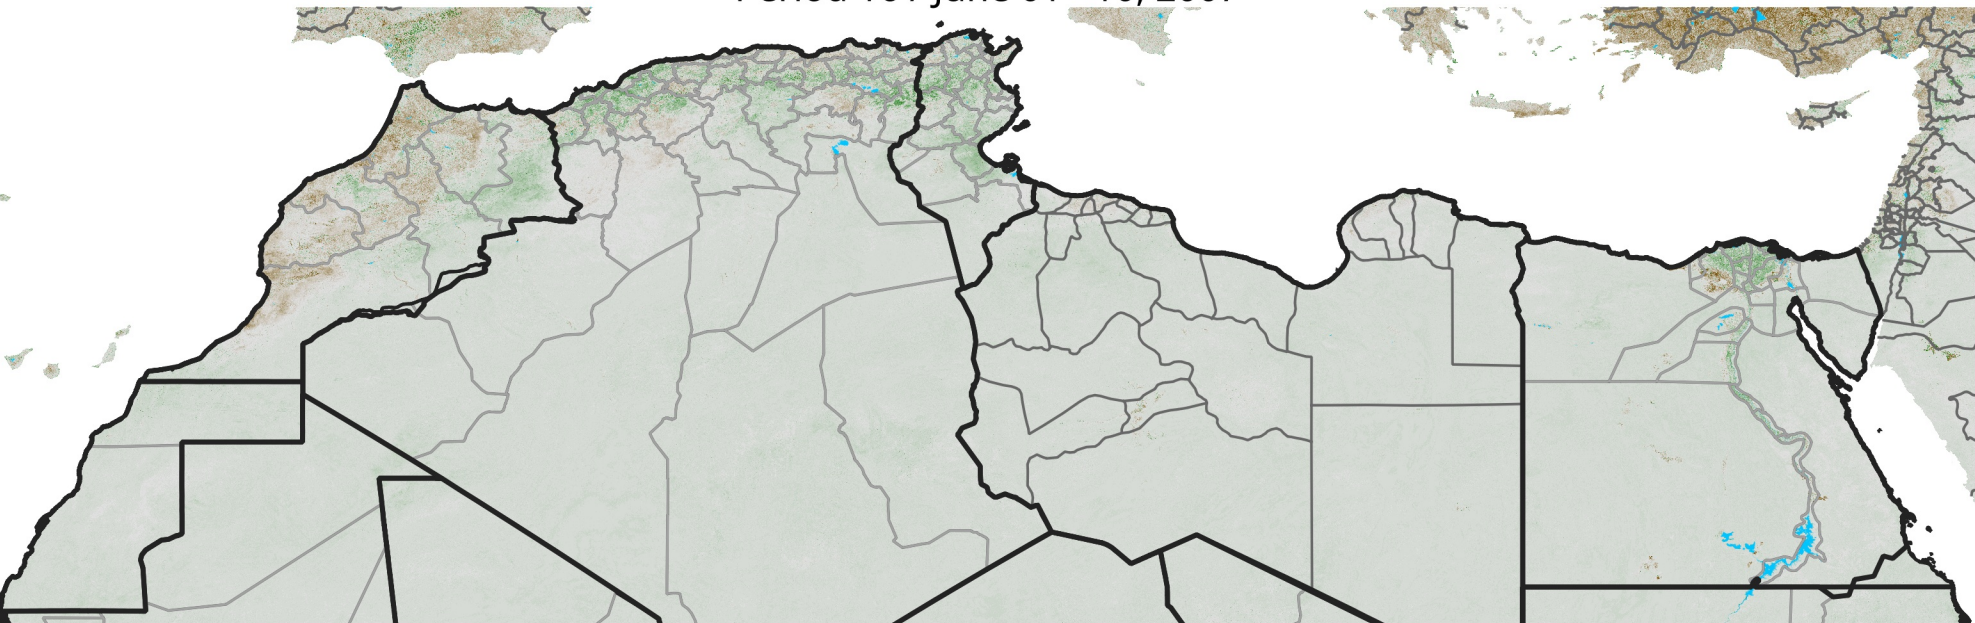

North Africa NDVI Anomaly

2007 minus mean (2003 - 2022)

Period 16 / June 01 - 10, 2007

NDVI Anomaly

< -0.3 -0.2 -0.1 -0.05 0.05 0.1 0.2 >0.3

Negative

No Difference

Positive