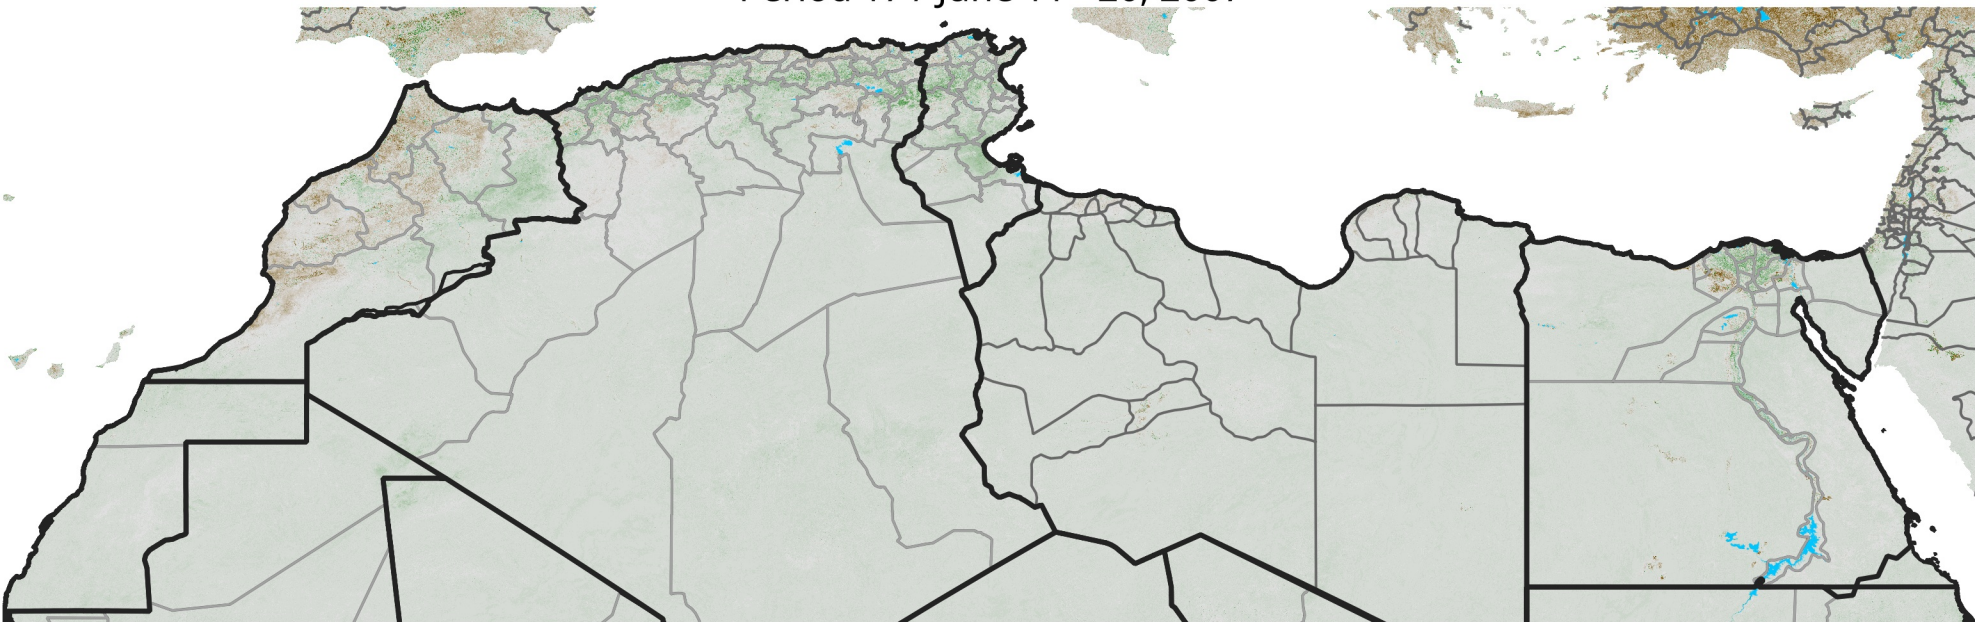

North Africa NDVI Anomaly

2007 minus mean (2003 - 2022)

Period 17 / June 11 - 20, 2007

NDVI Anomaly

< -0.3 -0.2 -0.1 -0.05 0.05 0.1 0.2 >0.3

Negative

No Difference

Positive