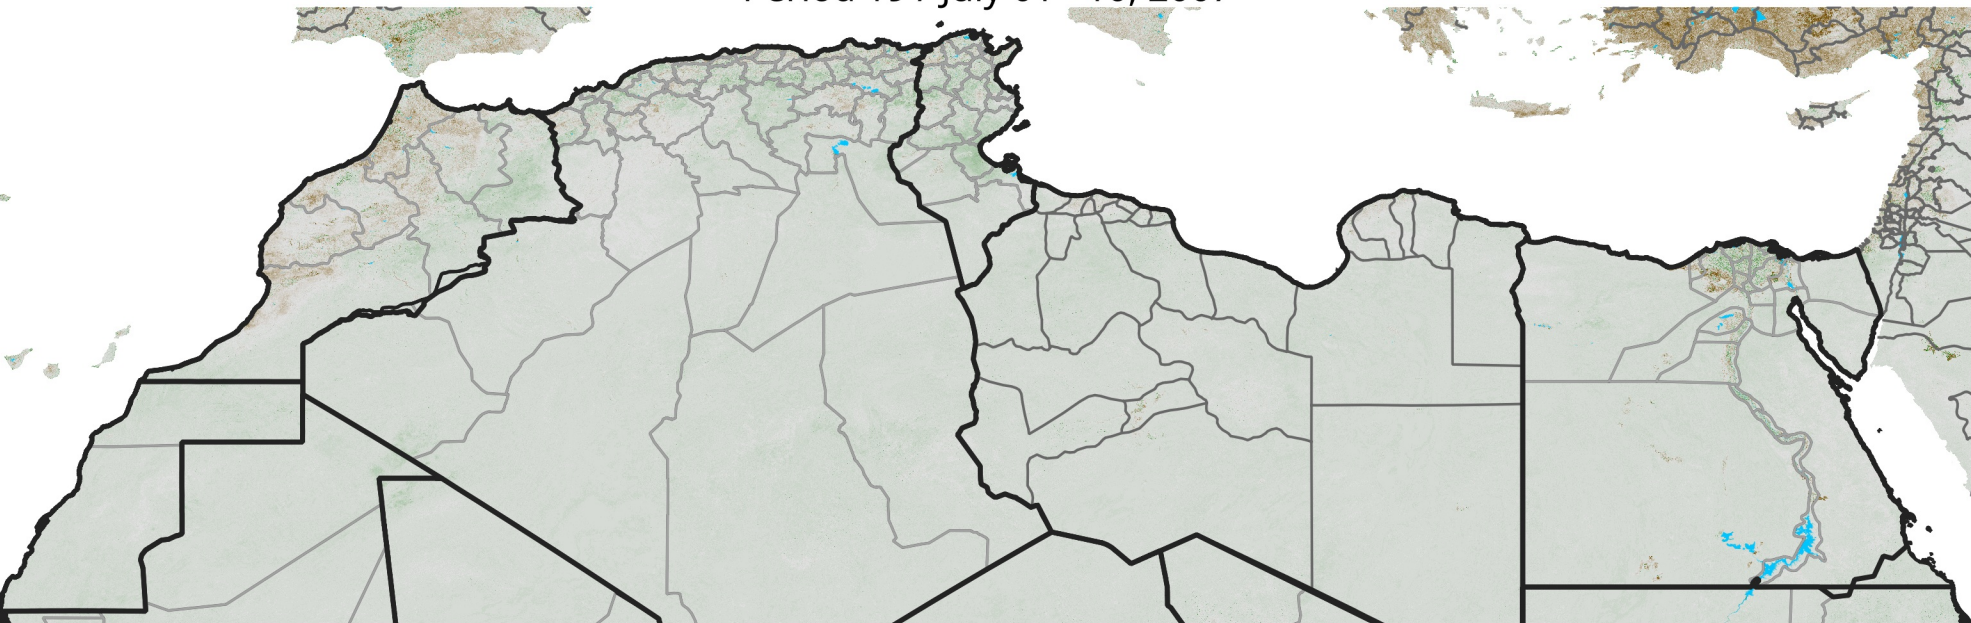

# North Africa NDVI Anomaly

2007 minus mean (2003 - 2022)

Period 19 / July 01 - 10, 2007

## NDVI Anomaly

< -0.3   -0.2   -0.1   -0.05   0.05   0.1   0.2   >0.3

Negative

No Difference

Positive