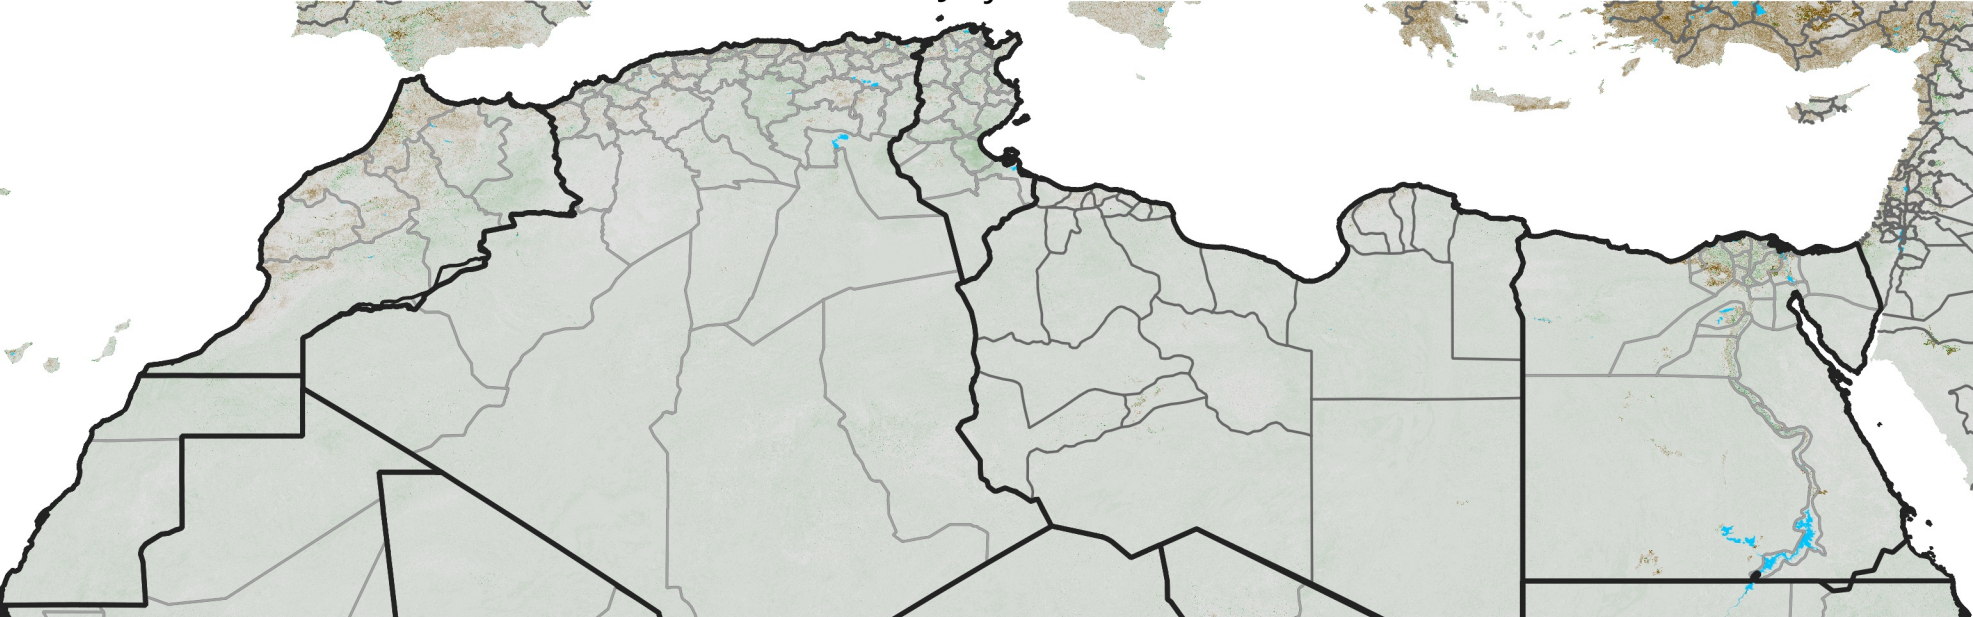

# North Africa NDVI Anomaly

2007 minus mean (2003 - 2022)

Period 21 / July 21 - 31, 2007

## NDVI Anomaly

< -0.3   -0.2   -0.1   -0.05   0.05   0.1   0.2   >0.3

Negative

No Difference

Positive