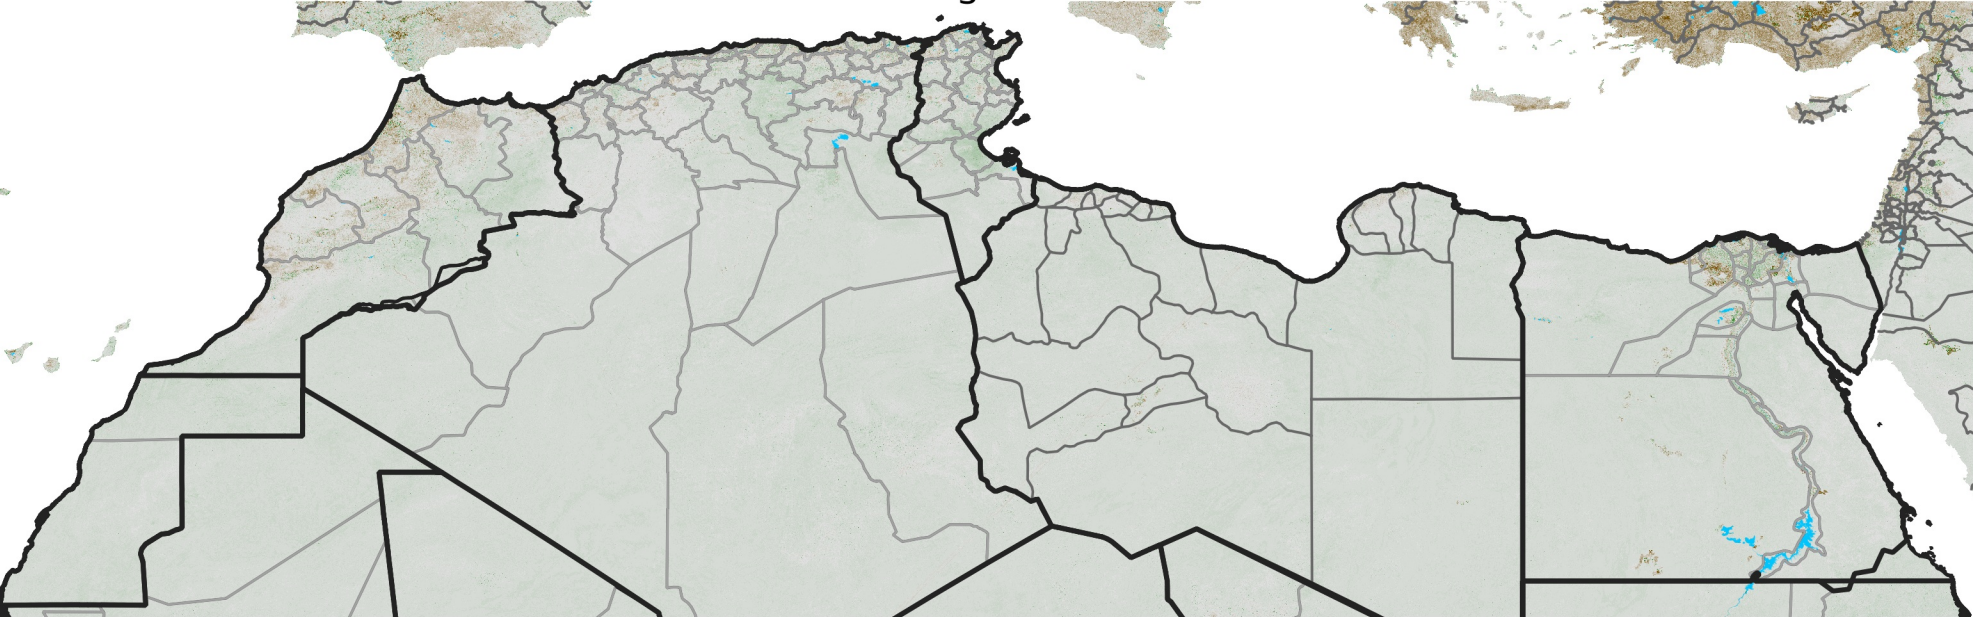

North Africa NDVI Anomaly

2007 minus mean (2003 - 2022)

Period 22 / August 01 - 10, 2007

NDVI Anomaly

< -0.3 -0.2 -0.1 -0.05 0.05 0.1 0.2 >0.3

Negative

No Difference

Positive