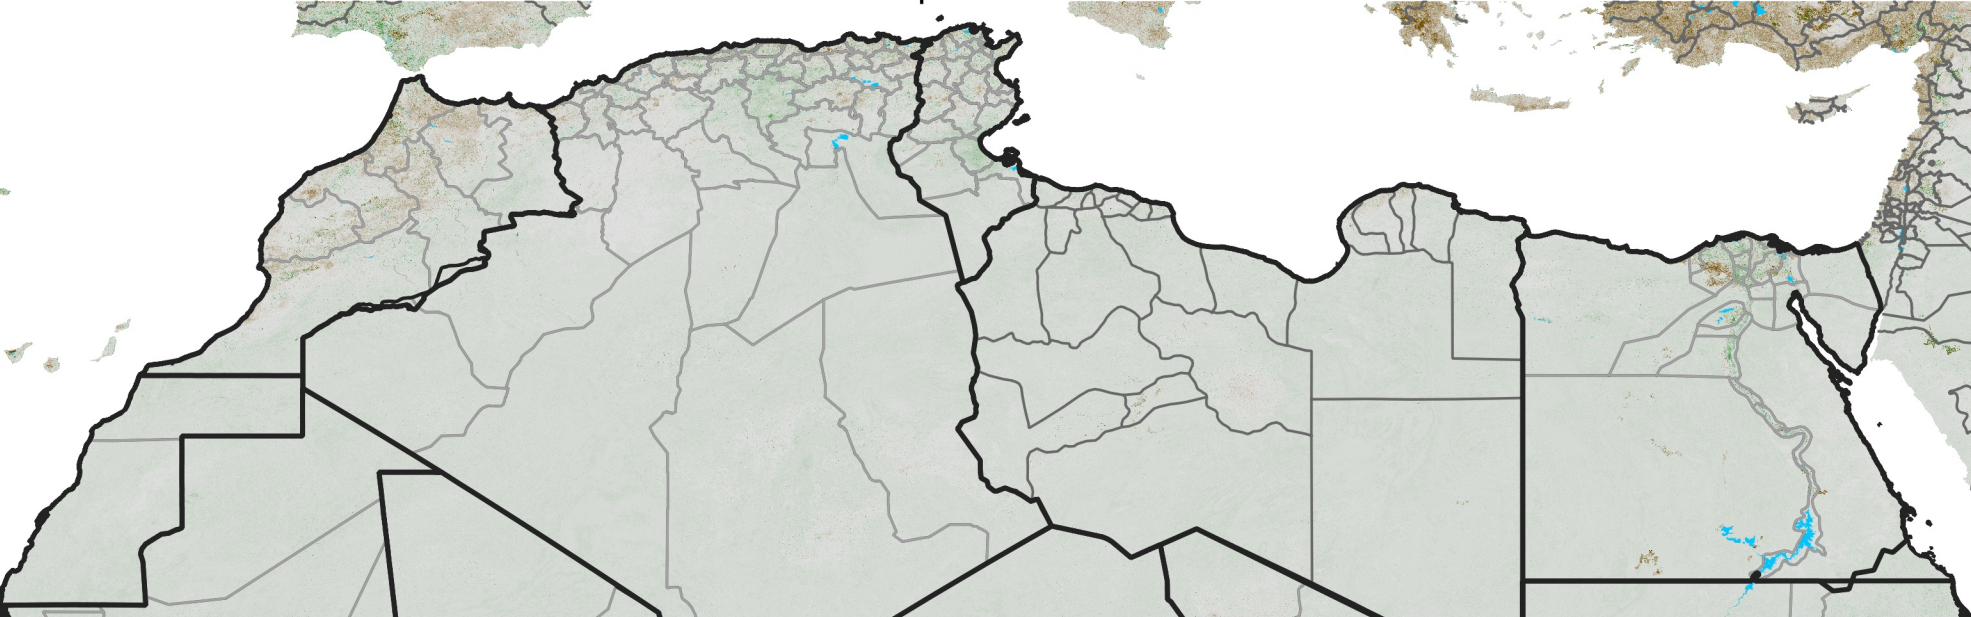

North Africa NDVI Anomaly

2007 minus mean (2003 - 2022)
Period 25 / September 01 - 10, 2007

NDVI Anomaly

< -0.3 -0.2 -0.1 -0.05 0.05 0.1 0.2 >0.3

Negative No Difference Positive