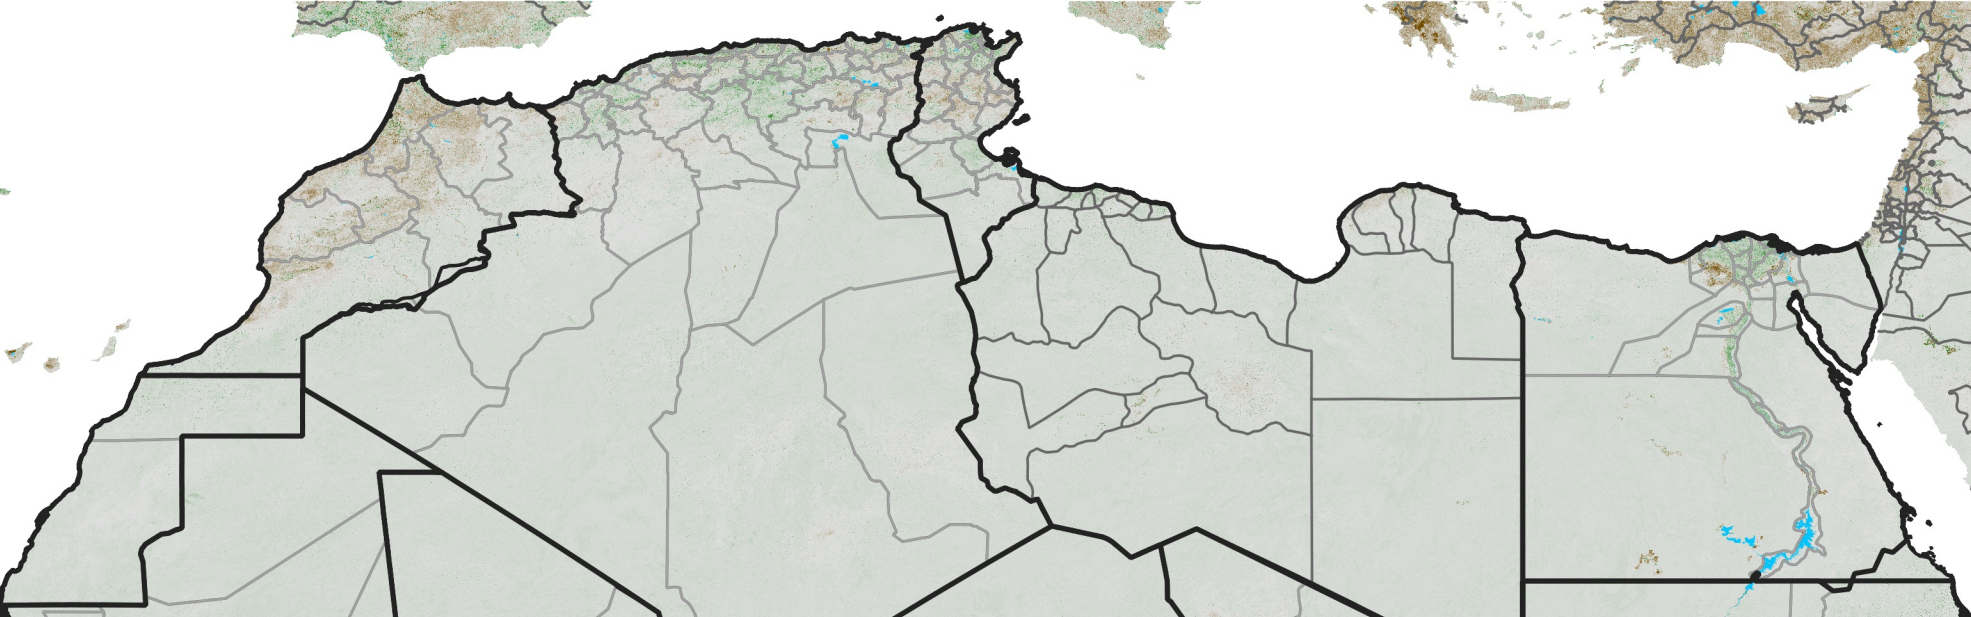

North Africa NDVI Anomaly

2007 minus mean (2003 - 2022)
Period 28 / October 01 - 10, 2007

NDVI Anomaly

< -0.3 -0.2 -0.1 -0.05 0.05 0.1 0.2 >0.3

Negative No Difference Positive