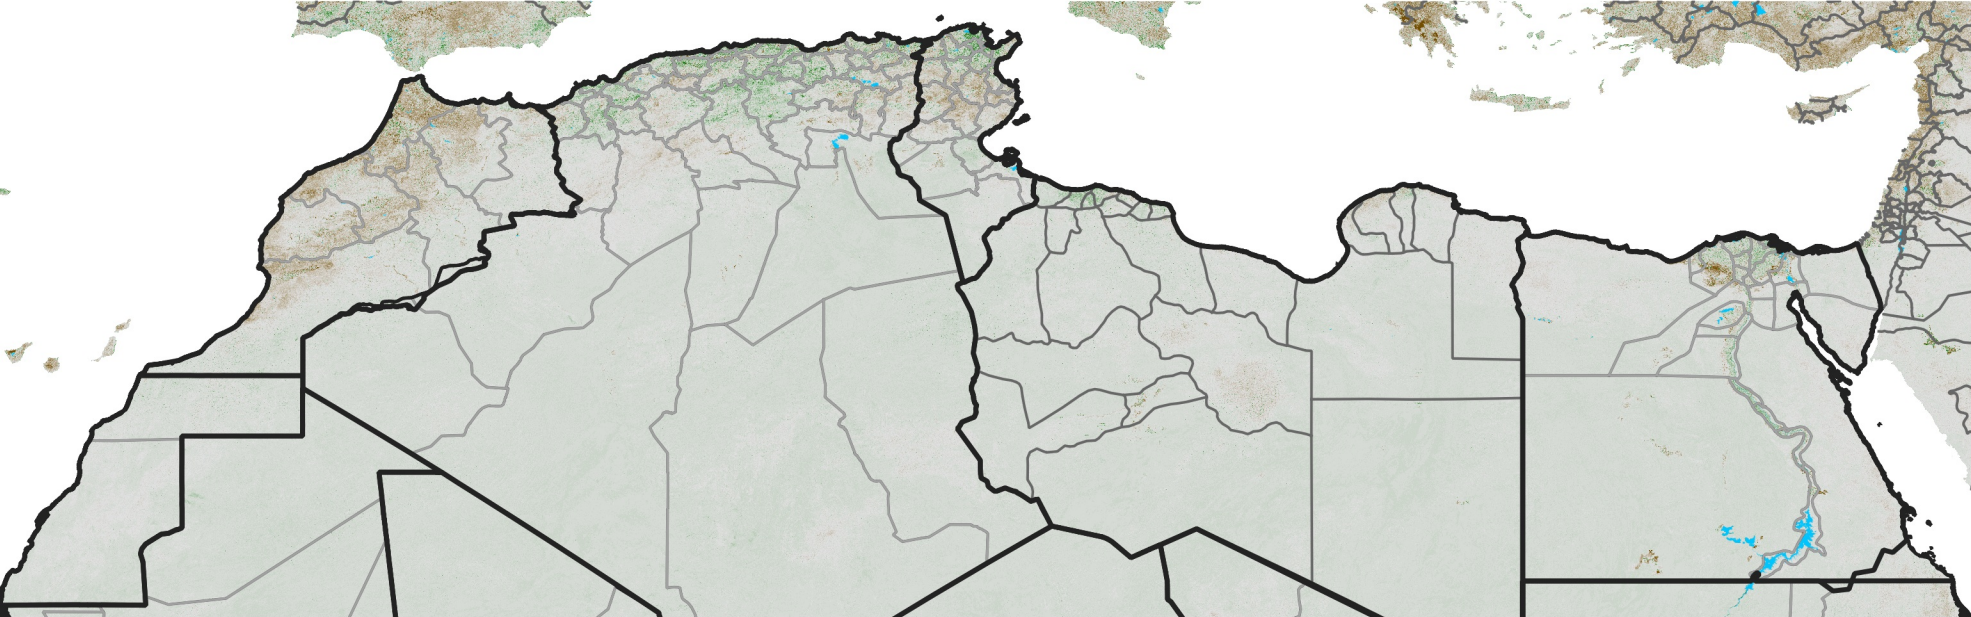

North Africa NDVI Anomaly

2007 minus mean (2003 - 2022)
Period 30 / October 21 - 31, 2007

NDVI Anomaly

< -0.3 -0.2 -0.1 -0.05 0.05 0.1 0.2 >0.3

Negative No Difference Positive