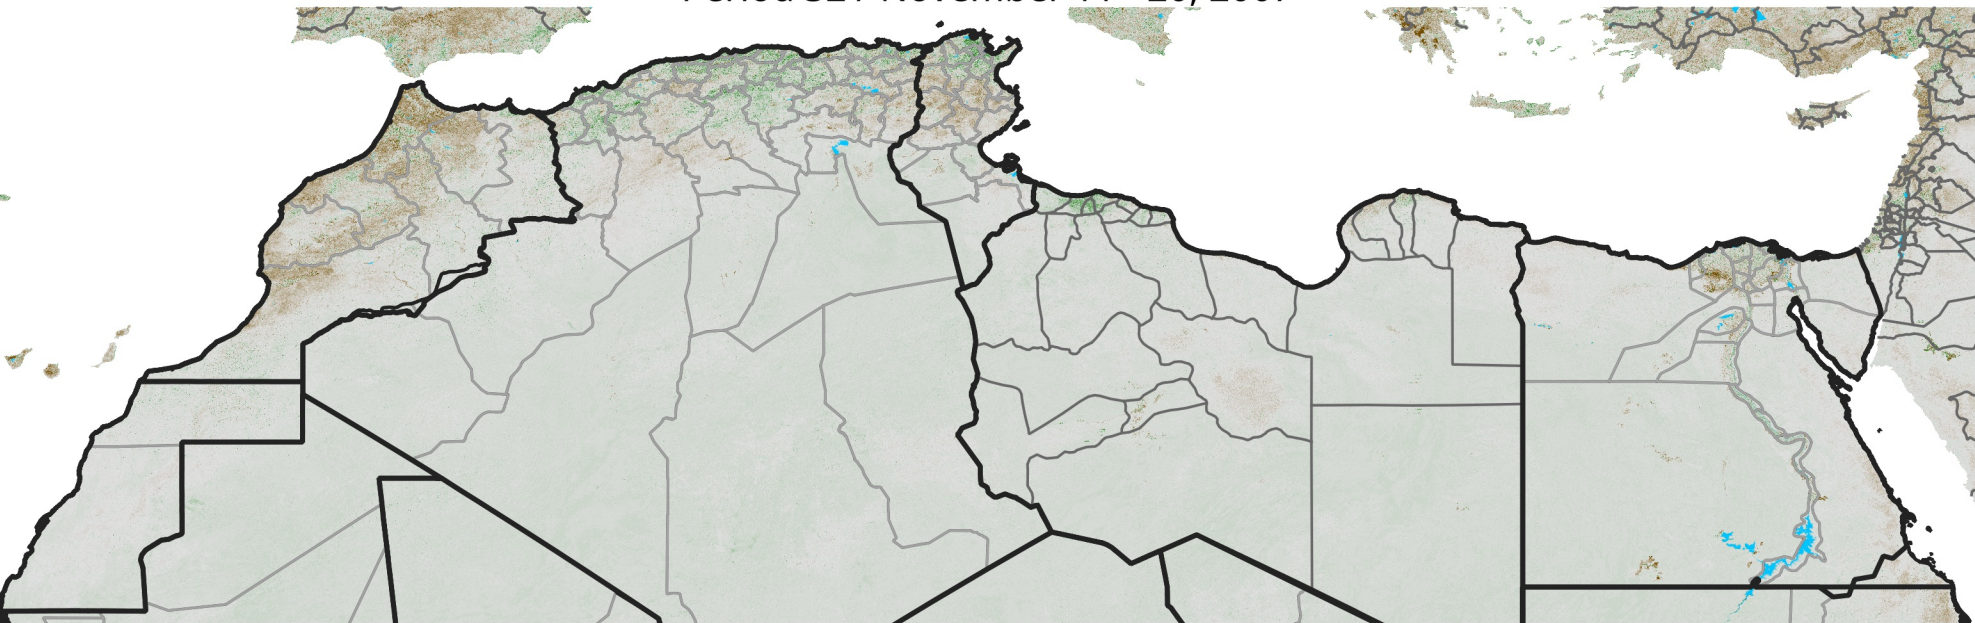

North Africa NDVI Anomaly

2007 minus mean (2003 - 2022)
Period 32 / November 11 - 20, 2007

NDVI Anomaly

< -0.3 -0.2 -0.1 -0.05 0.05 0.1 0.2 >0.3

Negative

No Difference

Positive