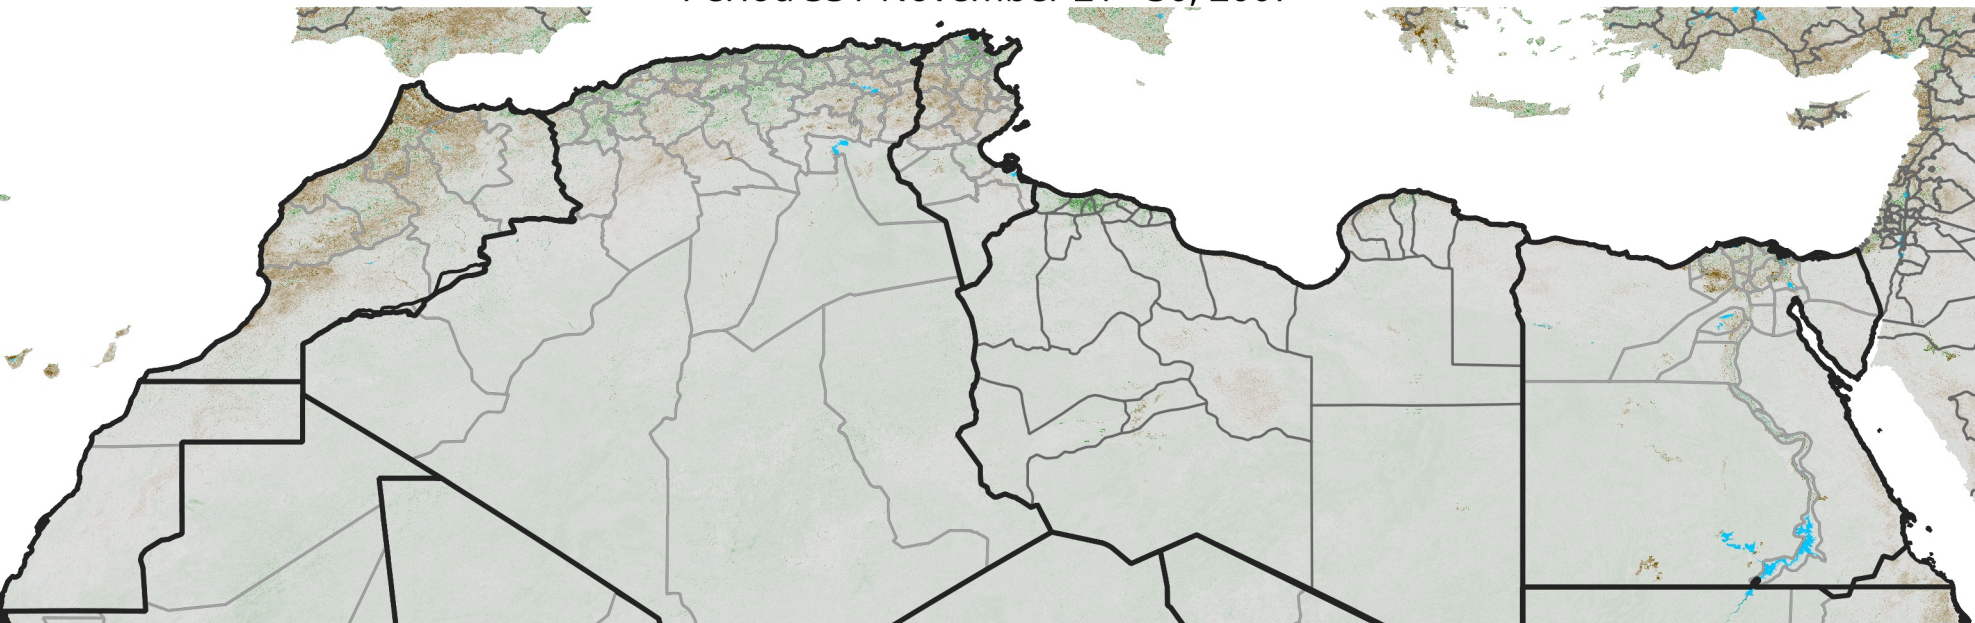

North Africa NDVI Anomaly

2007 minus mean (2003 - 2022)
Period 33 / November 21 - 30, 2007

NDVI Anomaly

< -0.3 -0.2 -0.1 -0.05 0.05 0.1 0.2 >0.3

Negative No Difference Positive