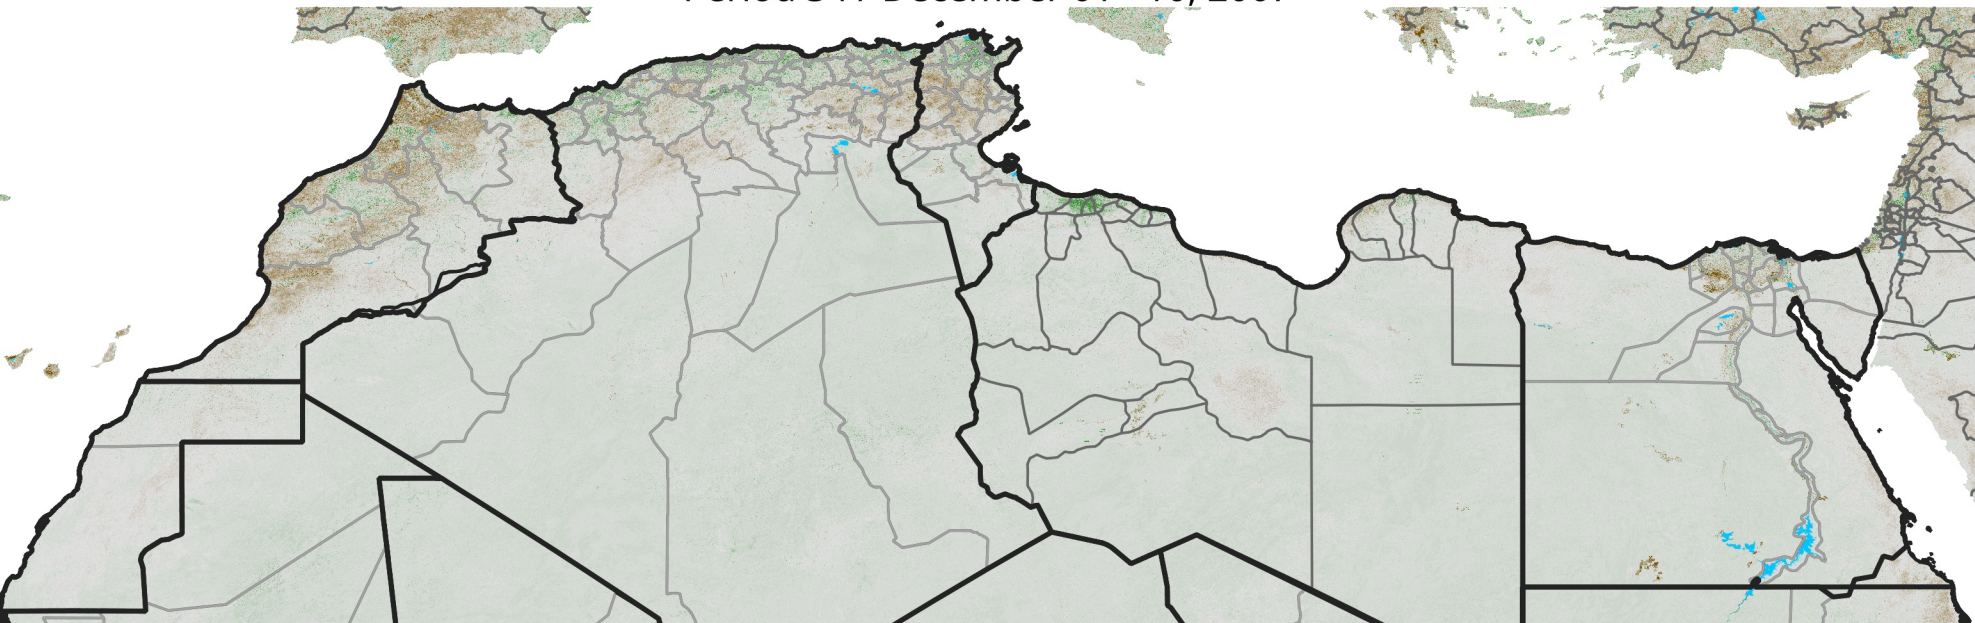

North Africa NDVI Anomaly

2007 minus mean (2003 - 2022)
Period 34 / December 01 - 10, 2007

NDVI Anomaly

< -0.3 -0.2 -0.1 -0.05 0.05 0.1 0.2 >0.3

Negative No Difference Positive