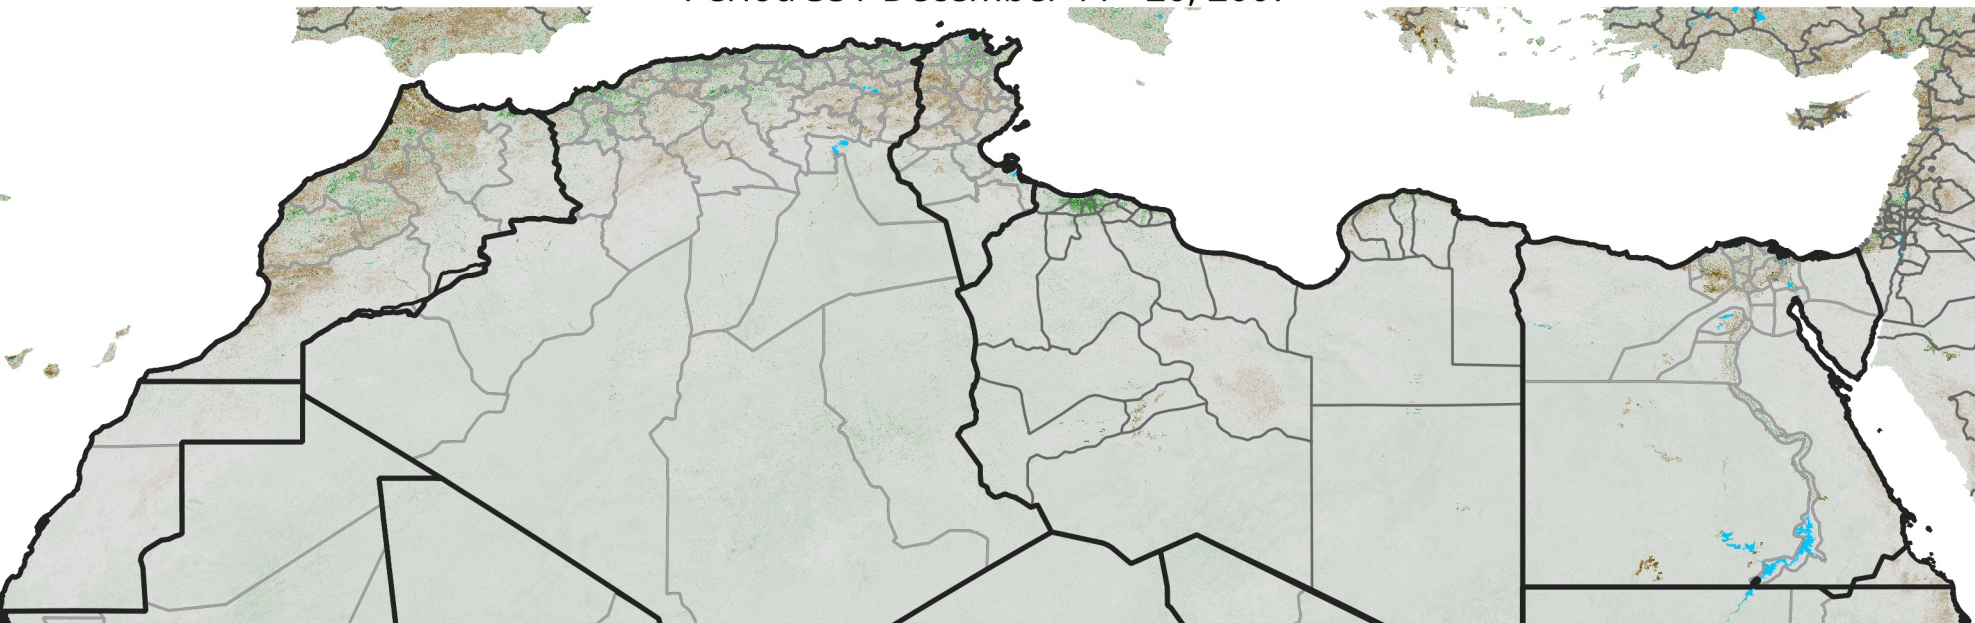

North Africa NDVI Anomaly

2007 minus mean (2003 - 2022)
Period 35 / December 11 - 20, 2007

NDVI Anomaly

< -0.3 -0.2 -0.1 -0.05 0.05 0.1 0.2 >0.3

Negative

No Difference

Positive