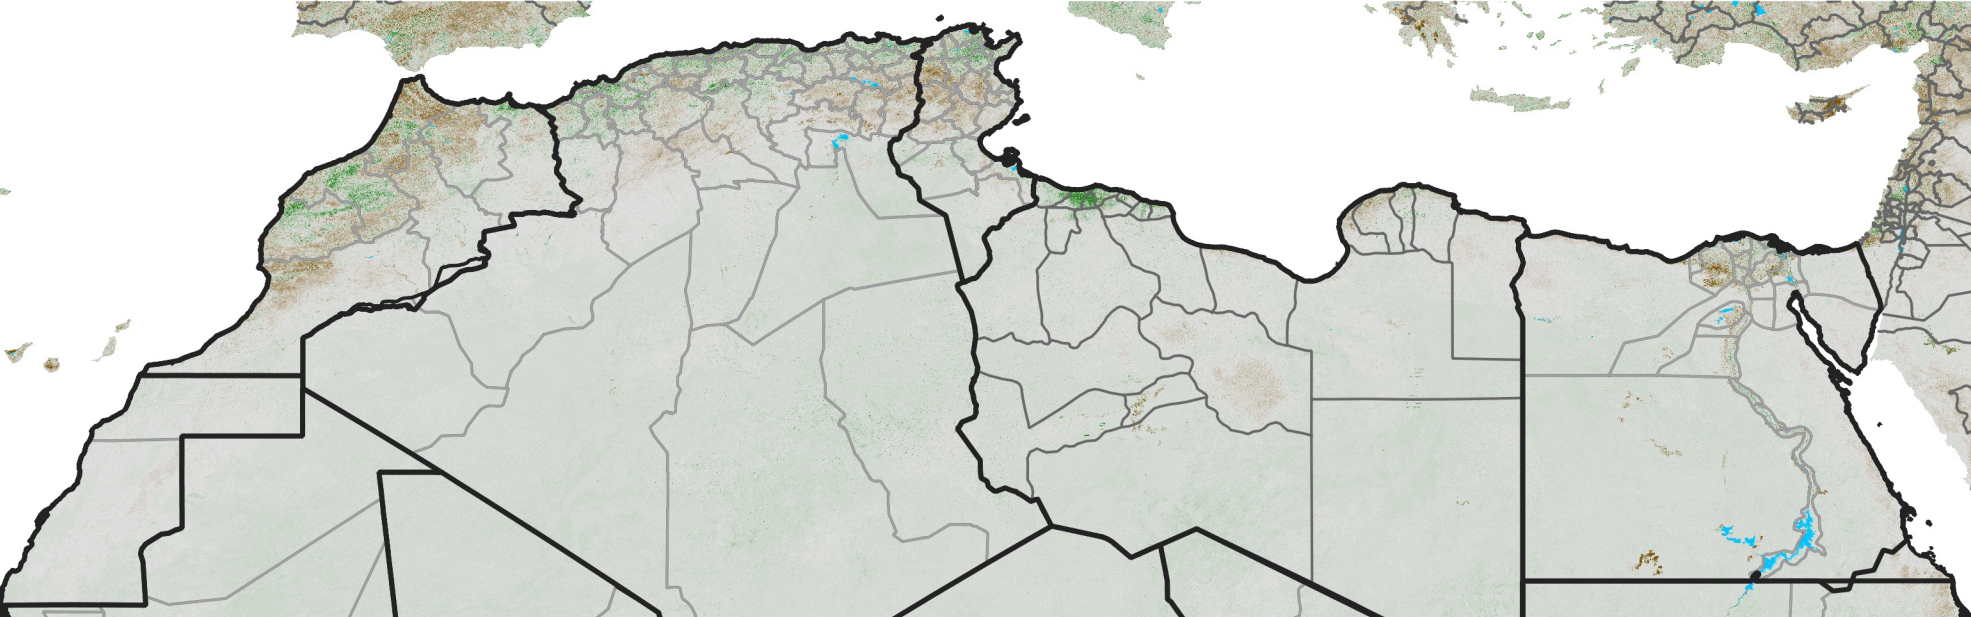

North Africa NDVI Anomaly

2007 minus mean (2003 - 2022)
Period 36 / December 21 - 31, 2007

NDVI Anomaly

< -0.3 -0.2 -0.1 -0.05 0.05 0.1 0.2 >0.3

Negative

No Difference

Positive