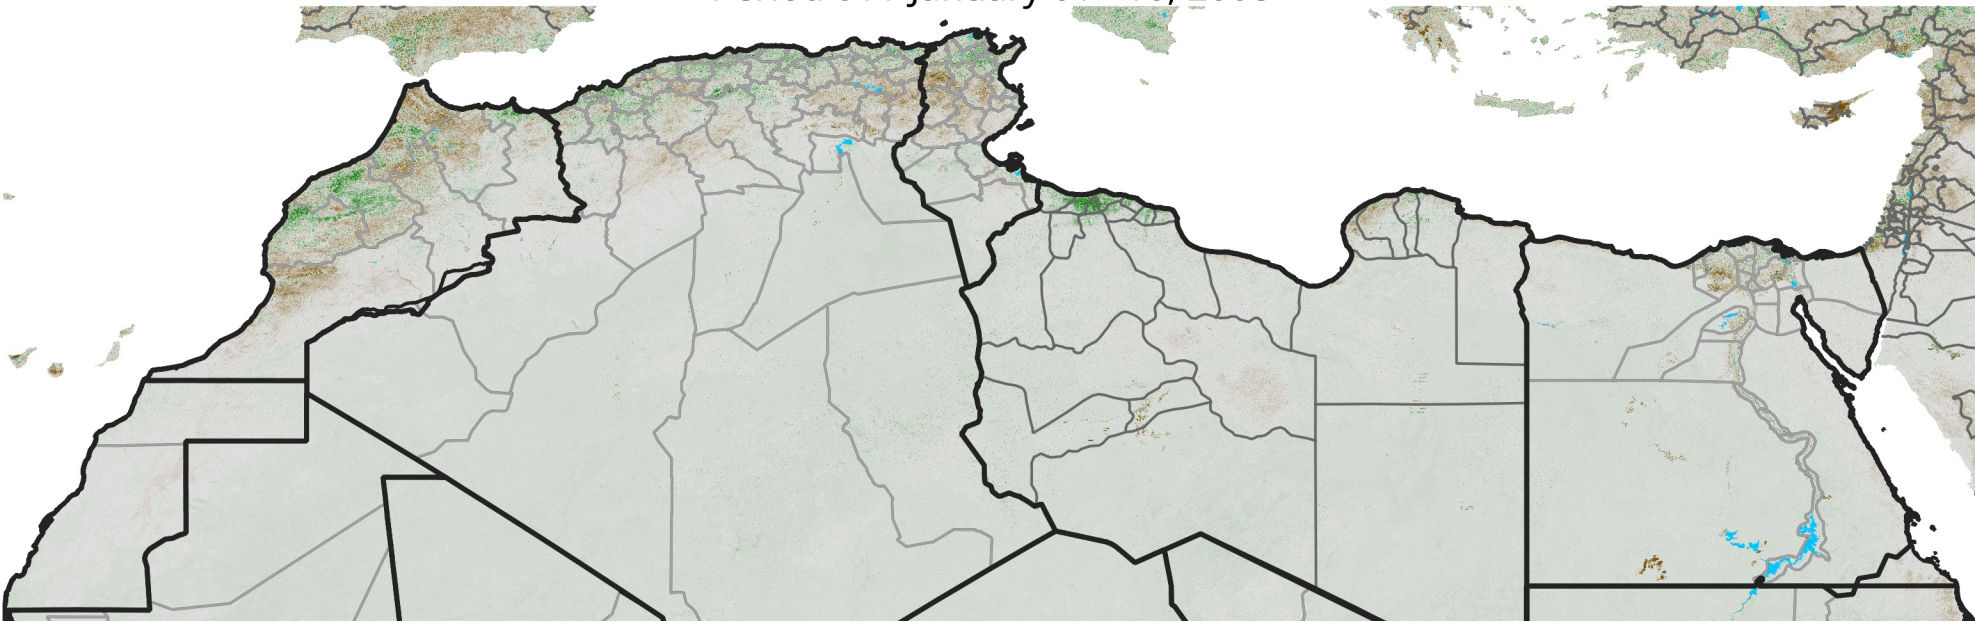

North Africa NDVI Anomaly

2008 minus mean (2003 - 2022)

Period 01 / January 01 - 10, 2008

NDVI Anomaly

< -0.3 -0.2 -0.1 -0.05 0.05 0.1 0.2 >0.3

Negative

No Difference

Positive