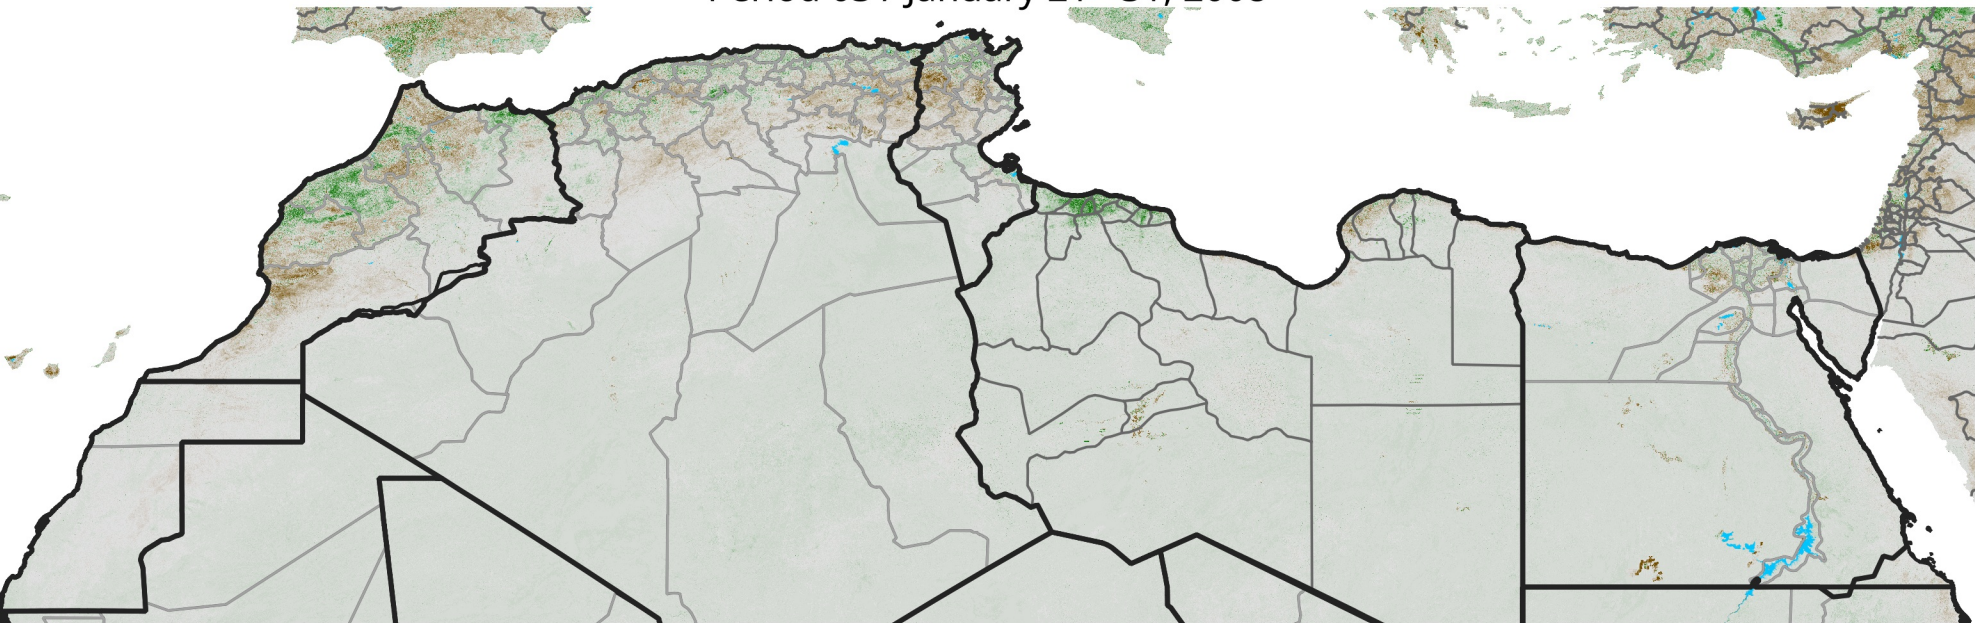

North Africa NDVI Anomaly

2008 minus mean (2003 - 2022)

Period 03 / January 21 - 31, 2008

NDVI Anomaly

< -0.3 -0.2 -0.1 -0.05 0.05 0.1 0.2 >0.3

Negative

No Difference

Positive