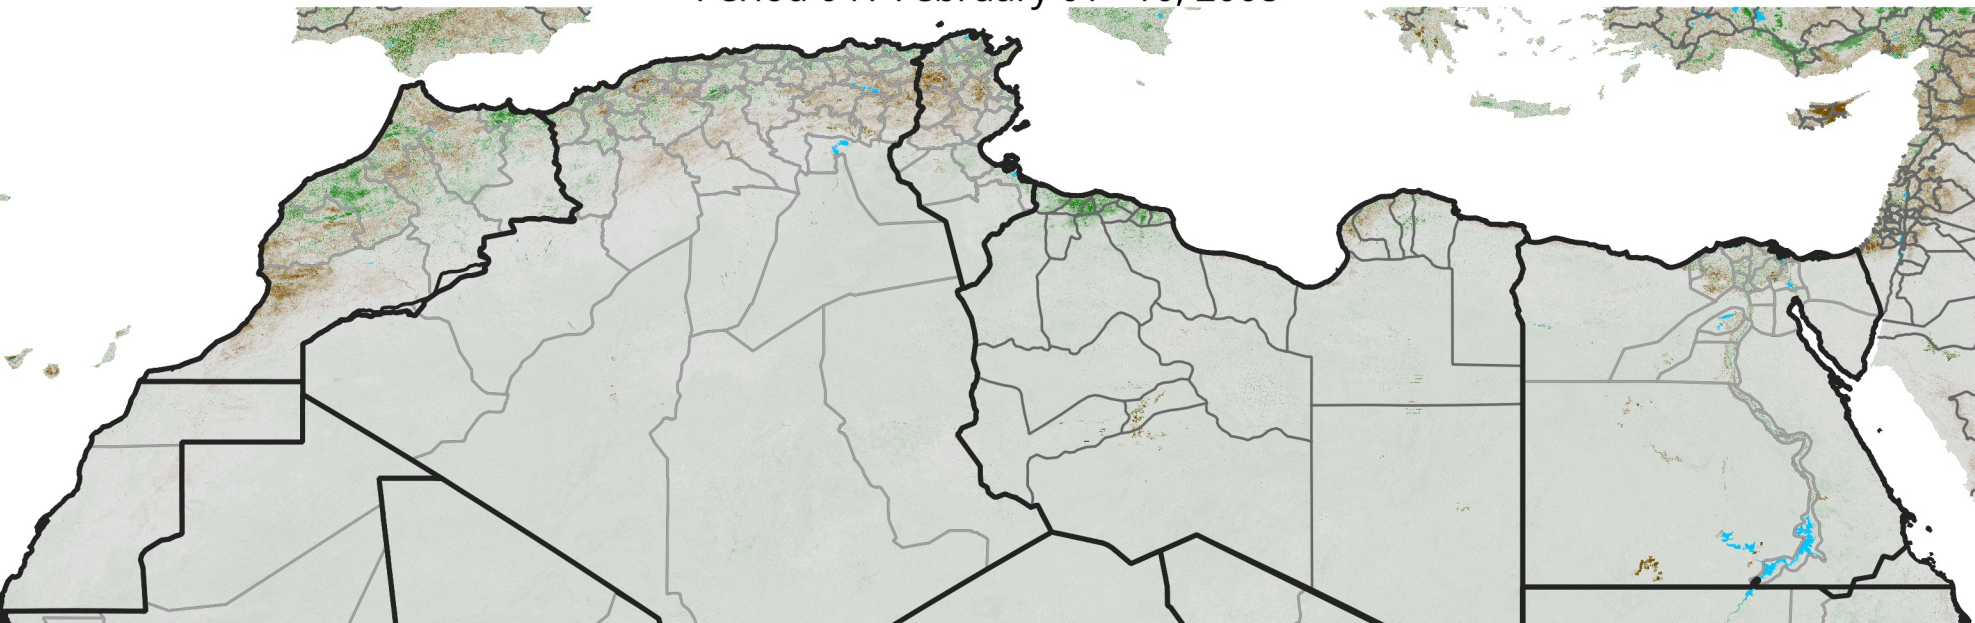

North Africa NDVI Anomaly

2008 minus mean (2003 - 2022)
Period 04 / February 01 - 10, 2008

NDVI Anomaly

< -0.3 -0.2 -0.1 -0.05 0.05 0.1 0.2 >0.3

Negative

No Difference

Positive