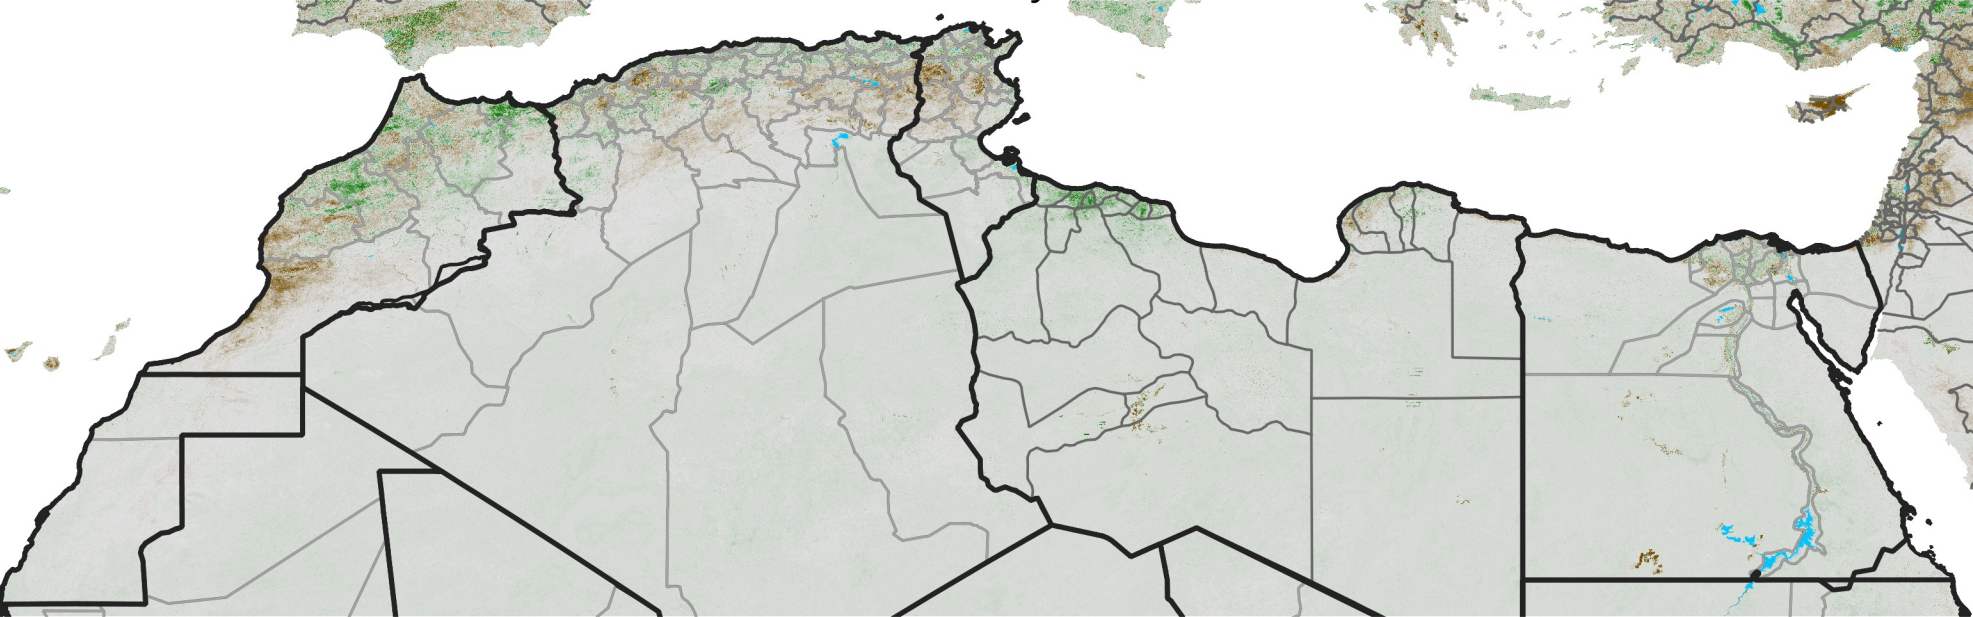

North Africa NDVI Anomaly

2008 minus mean (2003 - 2022)
Period 05 / February 11 - 20, 2008

NDVI Anomaly

< -0.3 -0.2 -0.1 -0.05 0.05 0.1 0.2 >0.3

Negative

No Difference

Positive