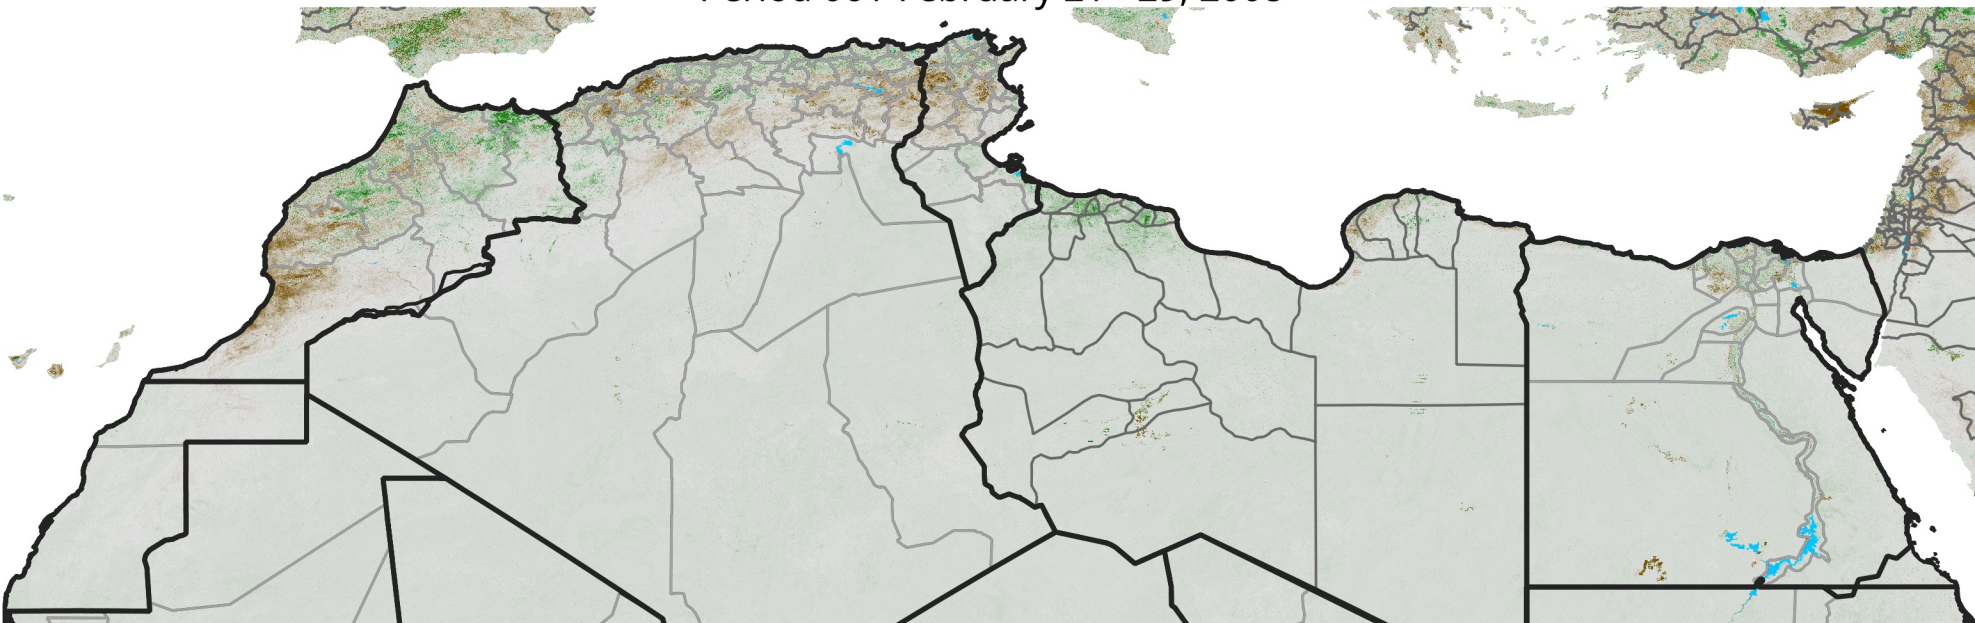

North Africa NDVI Anomaly

2008 minus mean (2003 - 2022)
Period 06 / February 21 - 29, 2008

NDVI Anomaly

< -0.3 -0.2 -0.1 -0.05 0.05 0.1 0.2 >0.3

Negative

No Difference

Positive