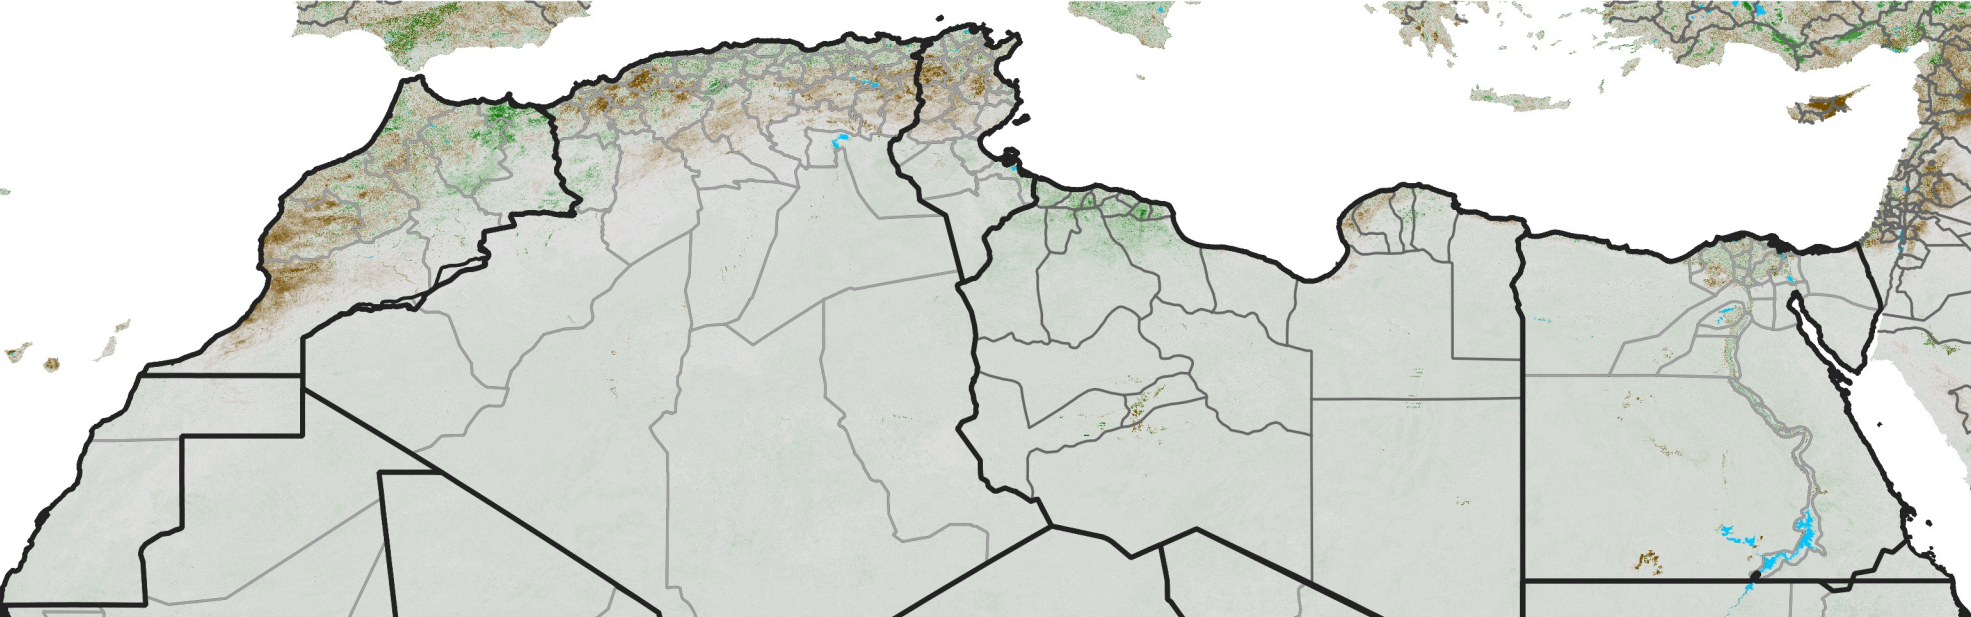

North Africa NDVI Anomaly

2008 minus mean (2003 - 2022)

Period 07 / March 01 - 10, 2008

NDVI Anomaly

< -0.3 -0.2 -0.1 -0.05 0.05 0.1 0.2 >0.3

Negative

No Difference

Positive