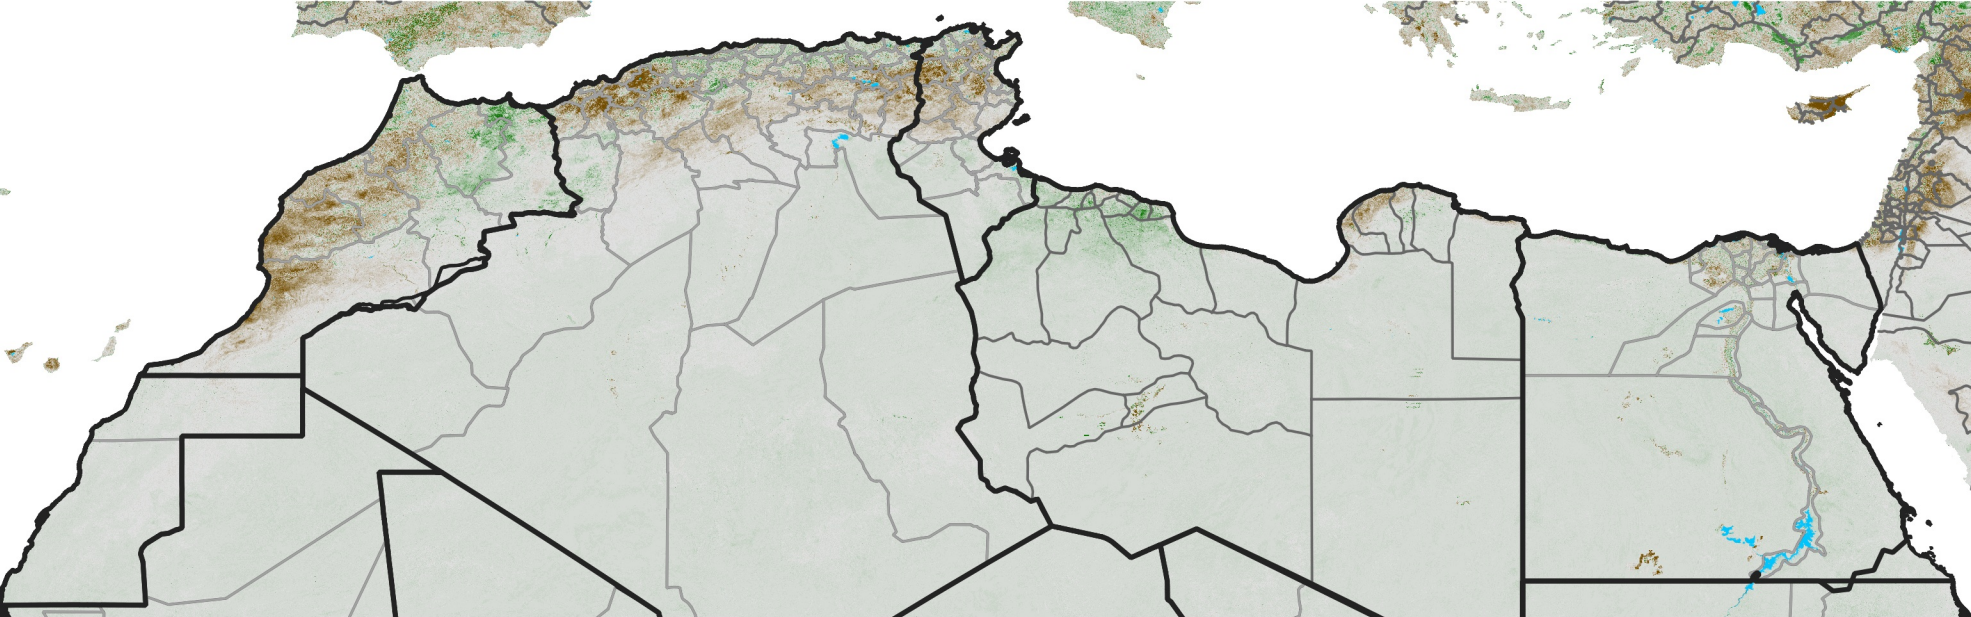

# North Africa NDVI Anomaly

2008 minus mean (2003 - 2022)

Period 08 / March 11 - 20, 2008

## NDVI Anomaly

< -0.3   -0.2   -0.1   -0.05   0.05   0.1   0.2   >0.3

Negative

No Difference

Positive