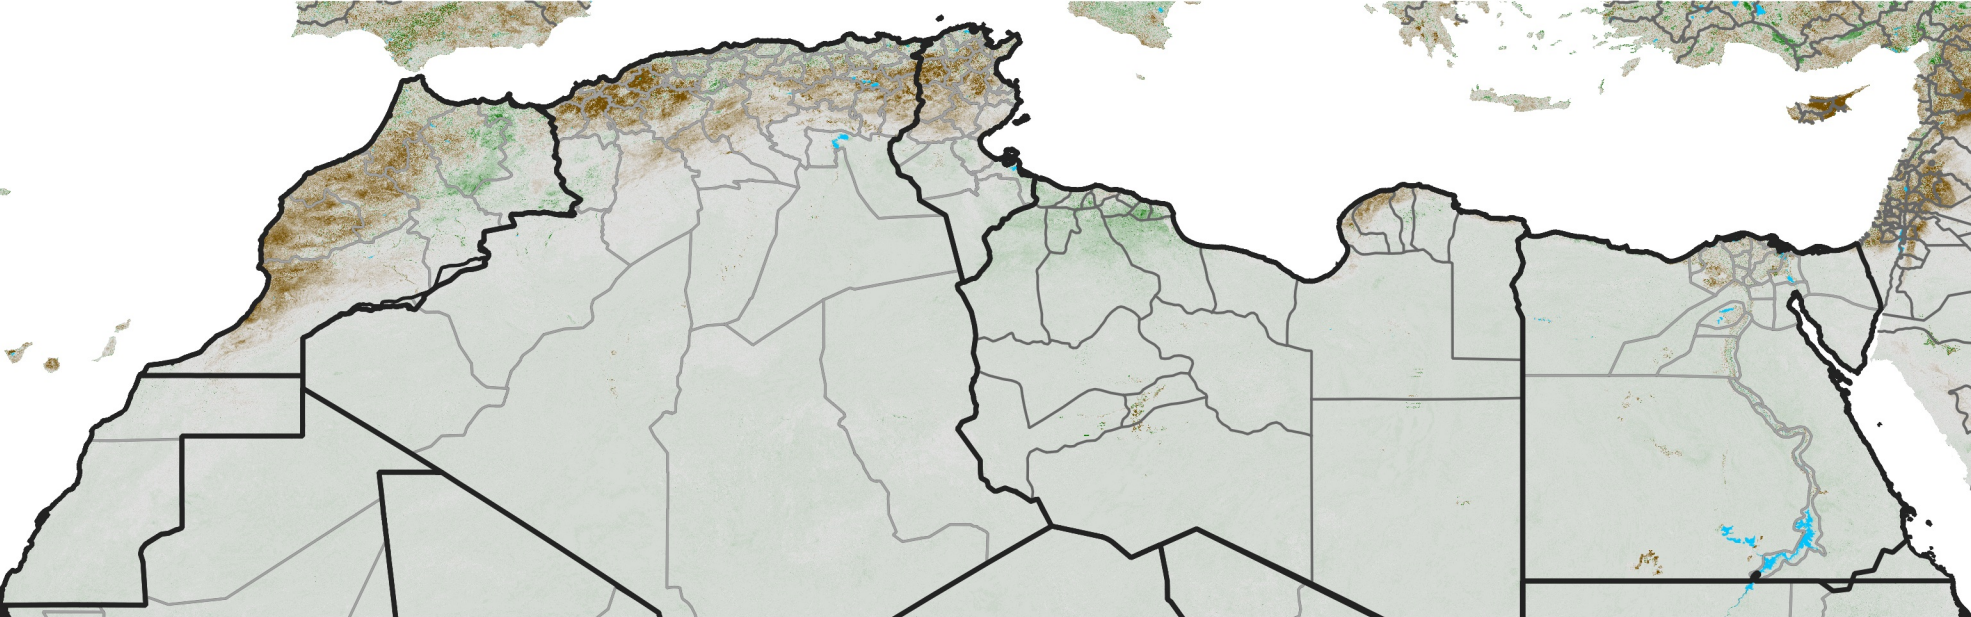

North Africa NDVI Anomaly

2008 minus mean (2003 - 2022)

Period 09 / March 21 - 31, 2008

NDVI Anomaly

< -0.3 -0.2 -0.1 -0.05 0.05 0.1 0.2 >0.3

Negative

No Difference

Positive