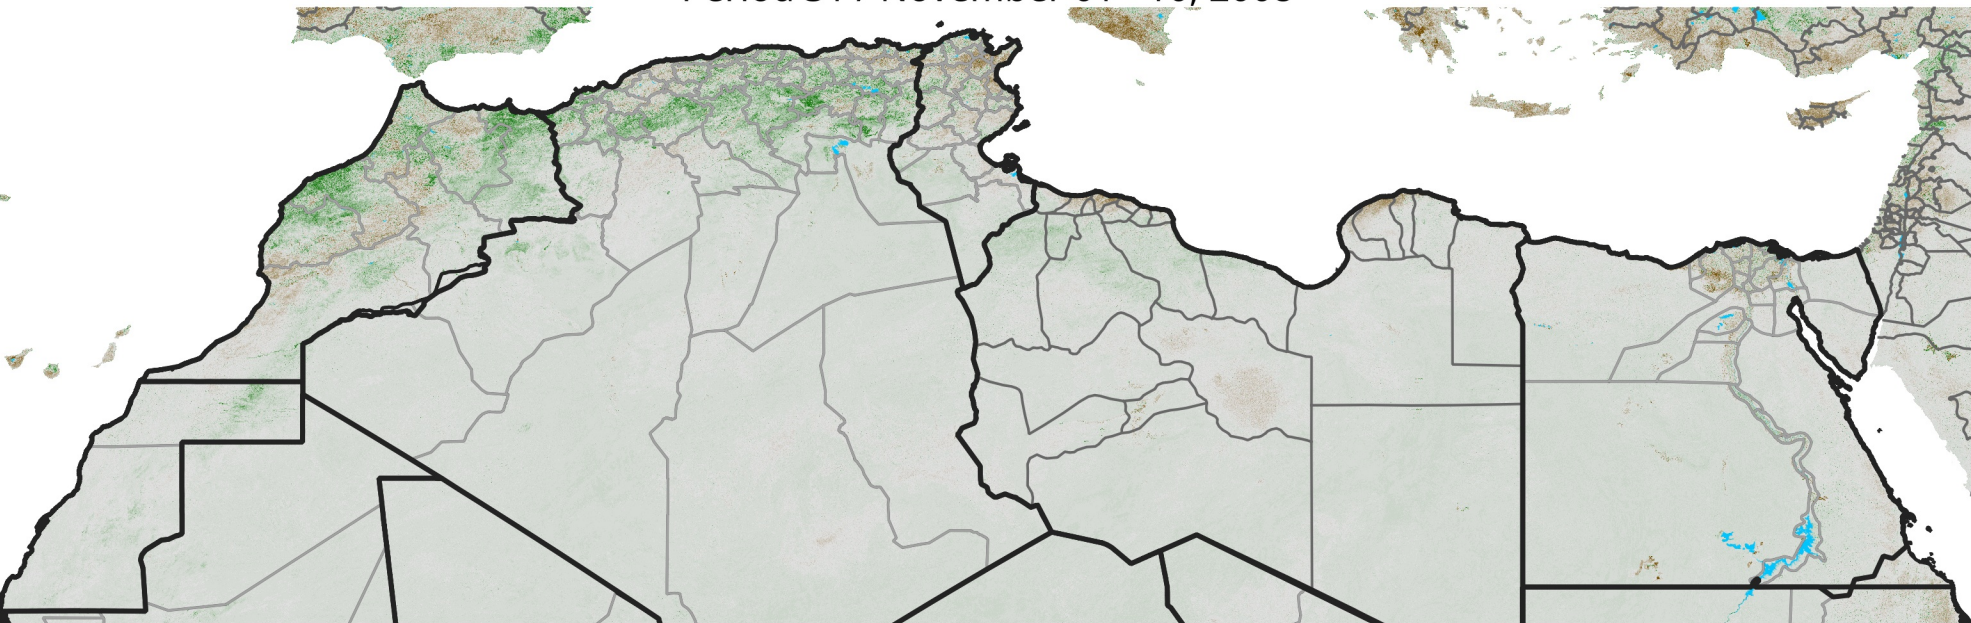

# North Africa NDVI Anomaly

2008 minus mean (2003 - 2022)  
Period 31 / November 01 - 10, 2008

## NDVI Anomaly

< -0.3   -0.2   -0.1   -0.05   0.05   0.1   0.2   >0.3

Negative

No Difference

Positive