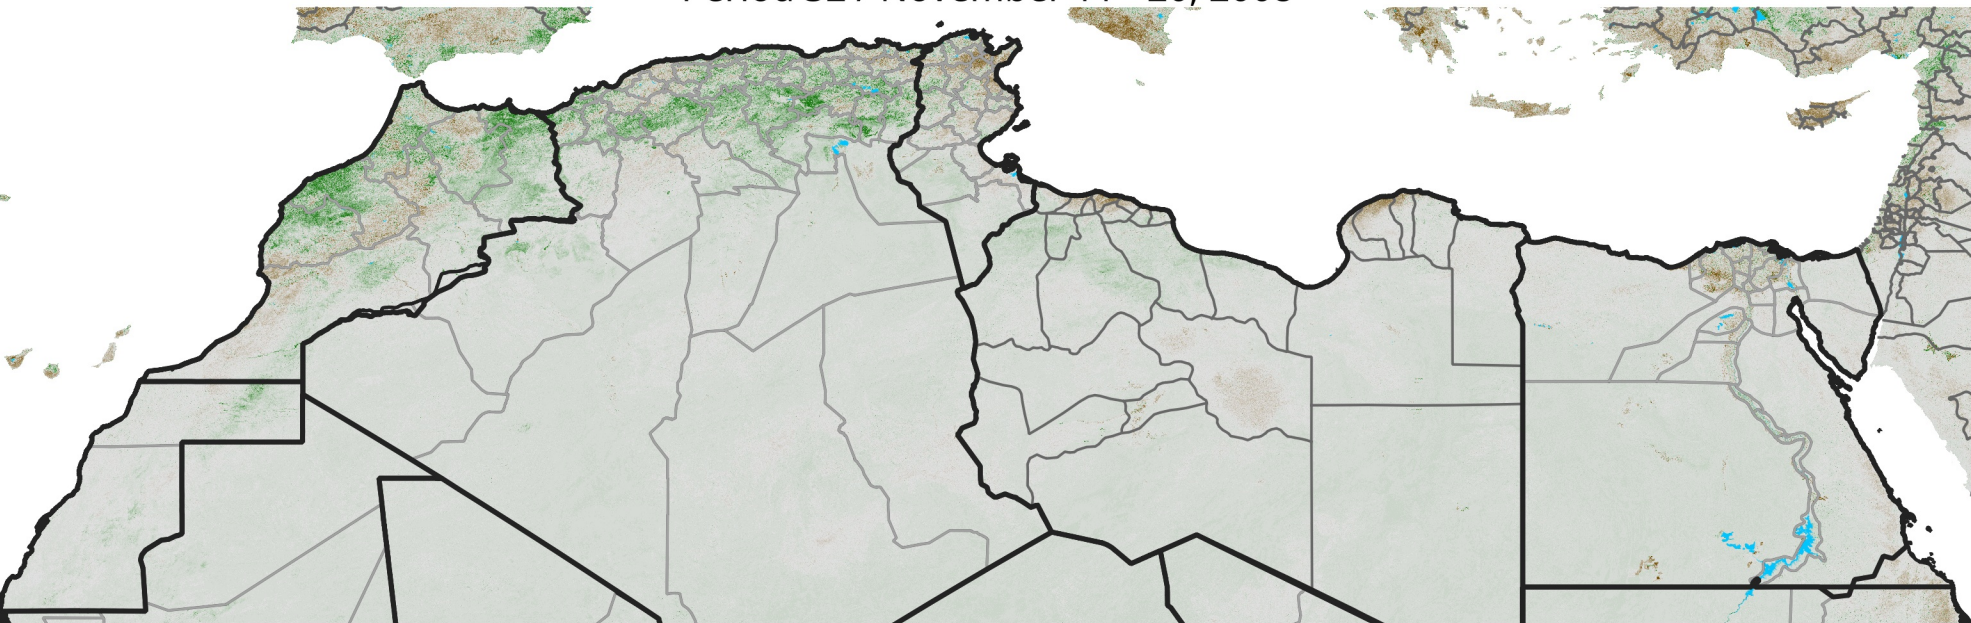

North Africa NDVI Anomaly

2008 minus mean (2003 - 2022)
Period 32 / November 11 - 20, 2008

NDVI Anomaly

< -0.3 -0.2 -0.1 -0.05 0.05 0.1 0.2 >0.3

Negative

No Difference

Positive