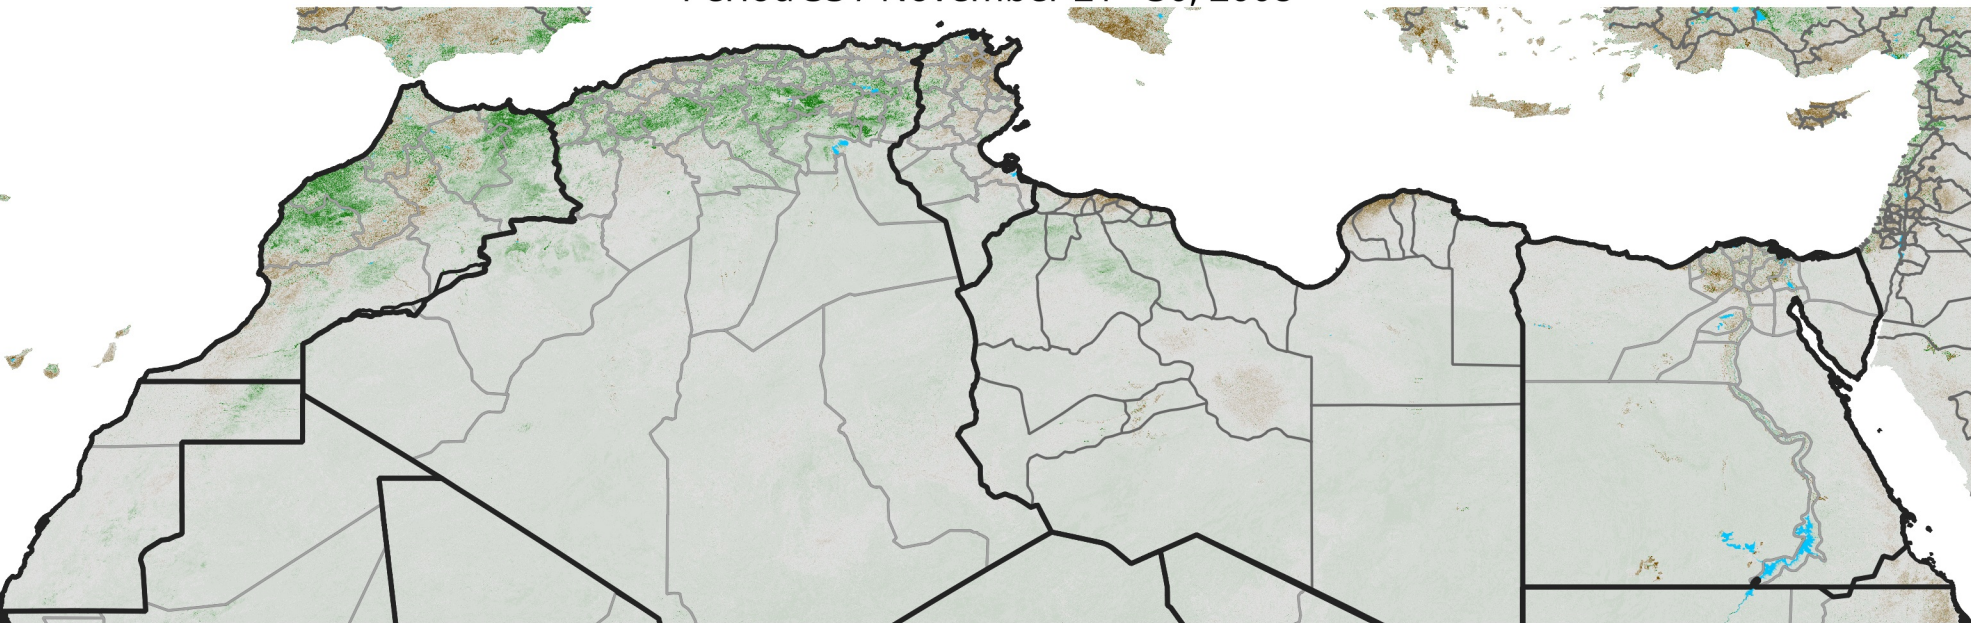

# North Africa NDVI Anomaly

2008 minus mean (2003 - 2022)  
Period 33 / November 21 - 30, 2008

## NDVI Anomaly

< -0.3   -0.2   -0.1   -0.05   0.05   0.1   0.2   >0.3

Negative

No Difference

Positive