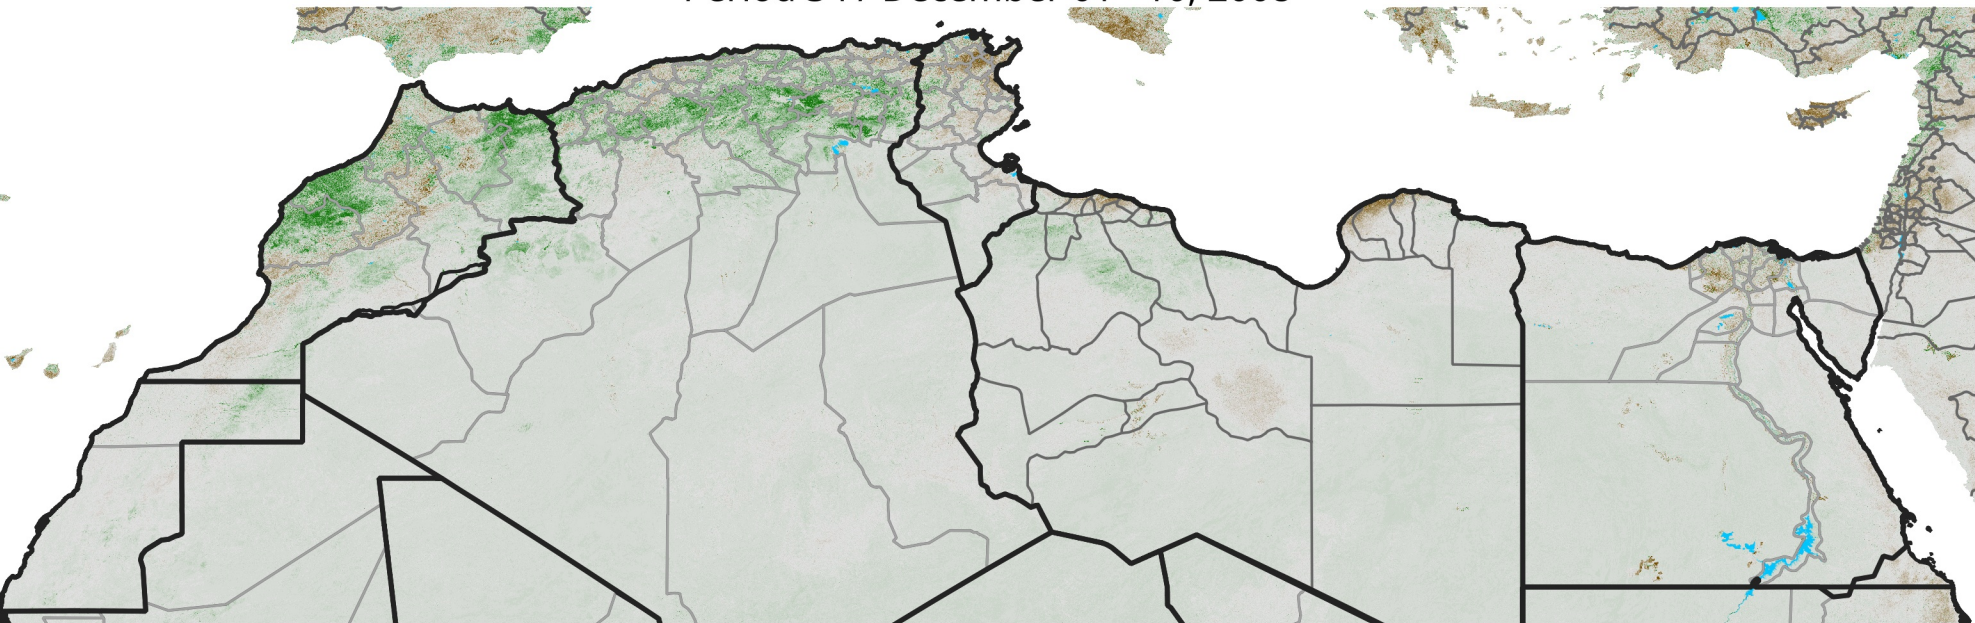

# North Africa NDVI Anomaly

2008 minus mean (2003 - 2022)  
Period 34 / December 01 - 10, 2008

## NDVI Anomaly

< -0.3   -0.2   -0.1   -0.05   0.05   0.1   0.2   >0.3

Negative                      No Difference                      Positive