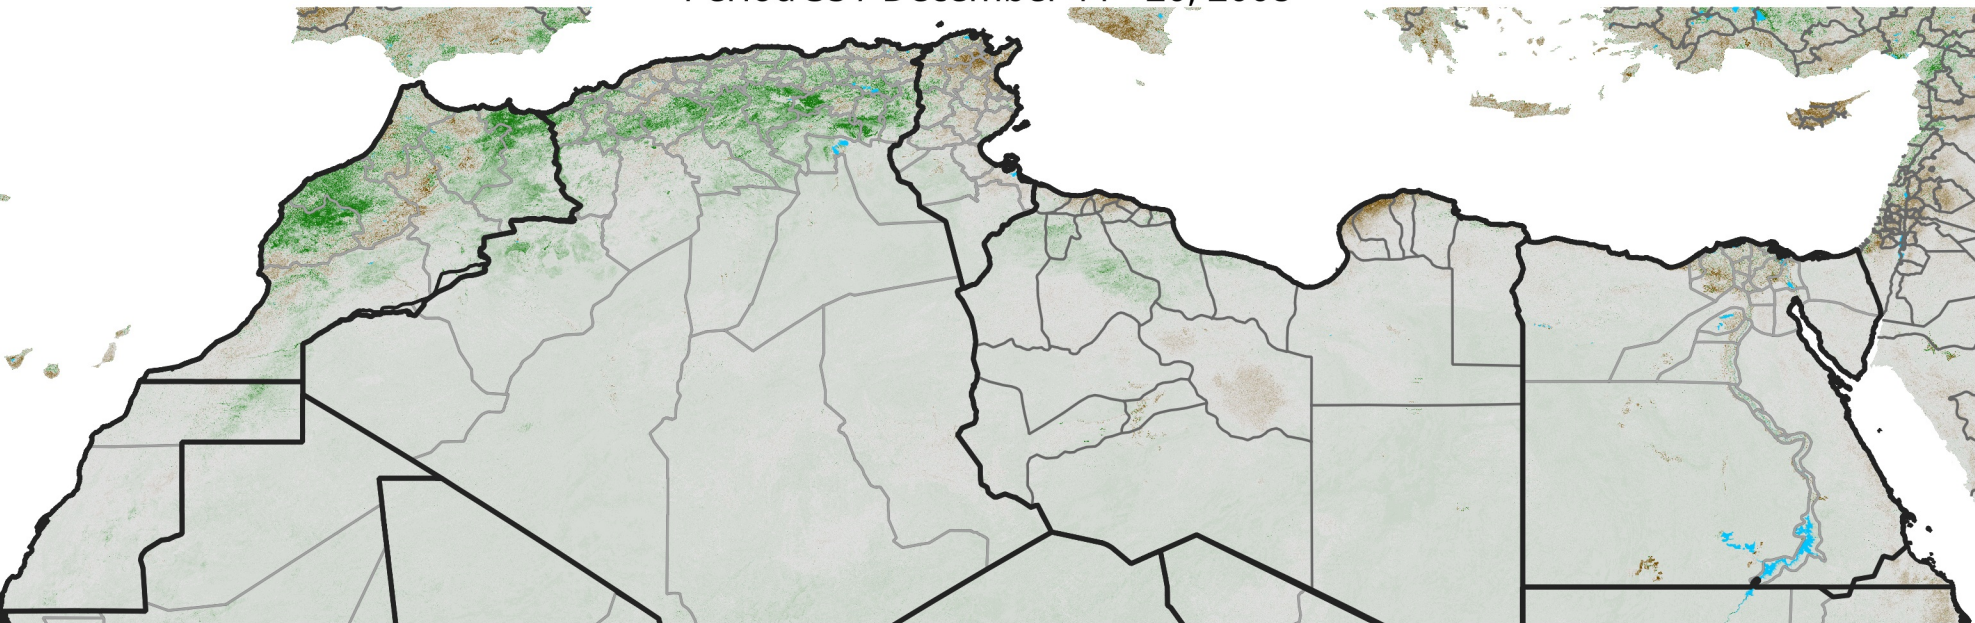

# North Africa NDVI Anomaly

2008 minus mean (2003 - 2022)  
Period 35 / December 11 - 20, 2008

## NDVI Anomaly

< -0.3   -0.2   -0.1   -0.05   0.05   0.1   0.2   >0.3

Negative

No Difference

Positive