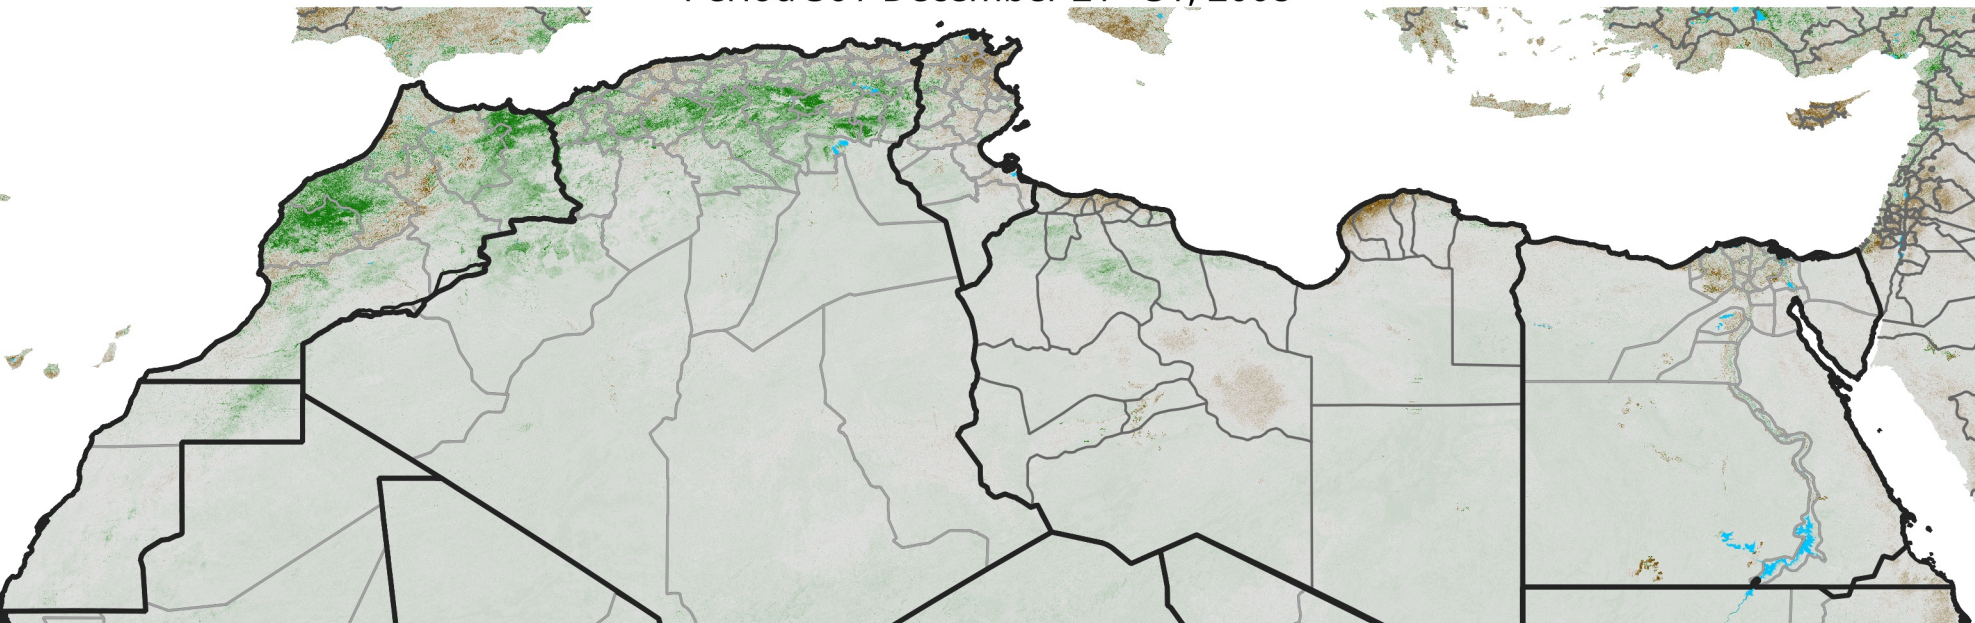

# North Africa NDVI Anomaly

2008 minus mean (2003 - 2022)  
Period 36 / December 21 - 31, 2008

## NDVI Anomaly

< -0.3   -0.2   -0.1   -0.05   0.05   0.1   0.2   >0.3

Negative

No Difference

Positive