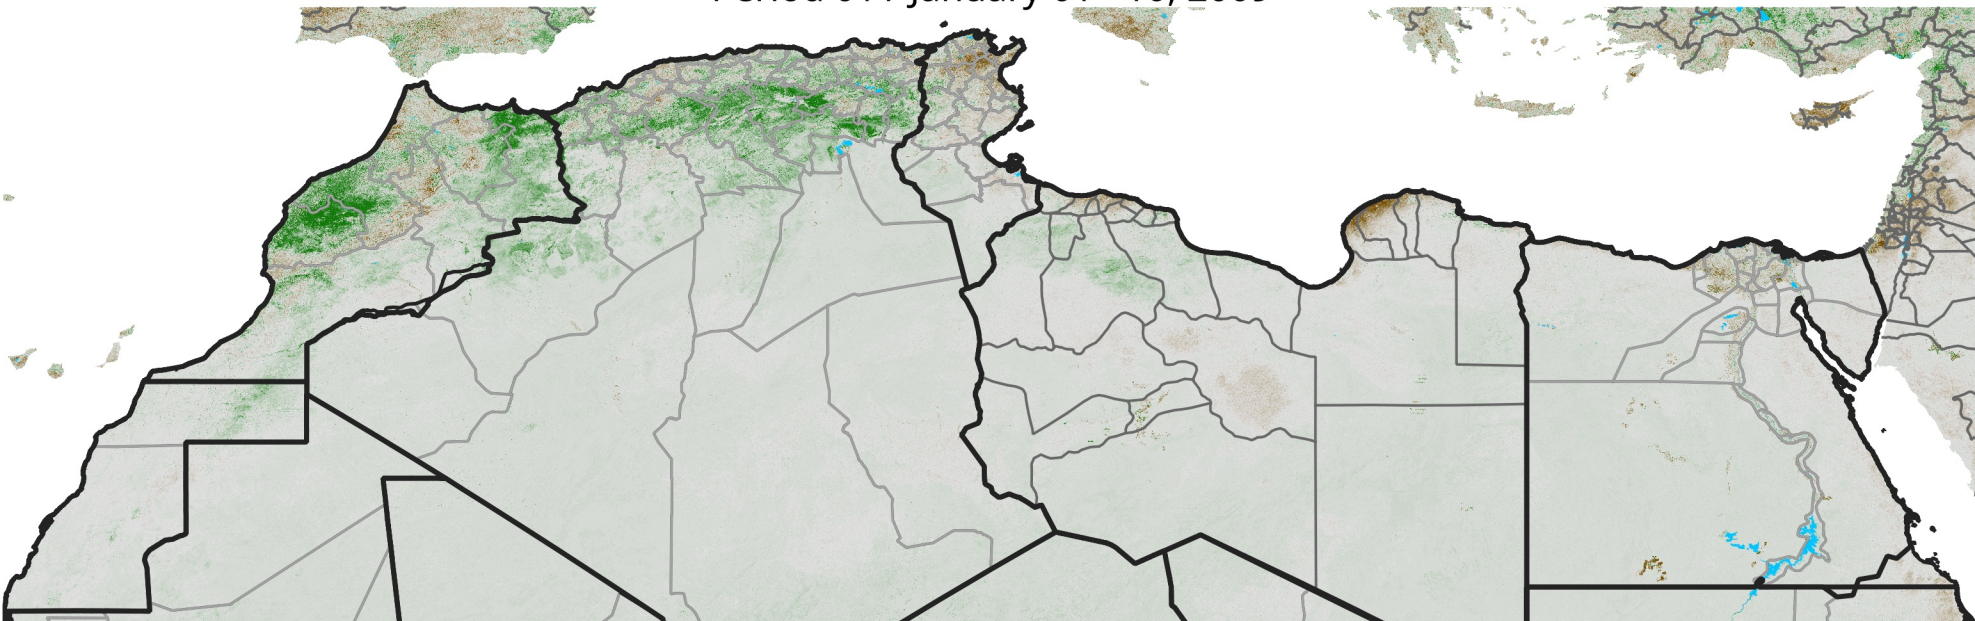

North Africa NDVI Anomaly

2009 minus mean (2003 - 2022)

Period 01 / January 01 - 10, 2009

NDVI Anomaly

< -0.3 -0.2 -0.1 -0.05 0.05 0.1 0.2 >0.3

Negative

No Difference

Positive