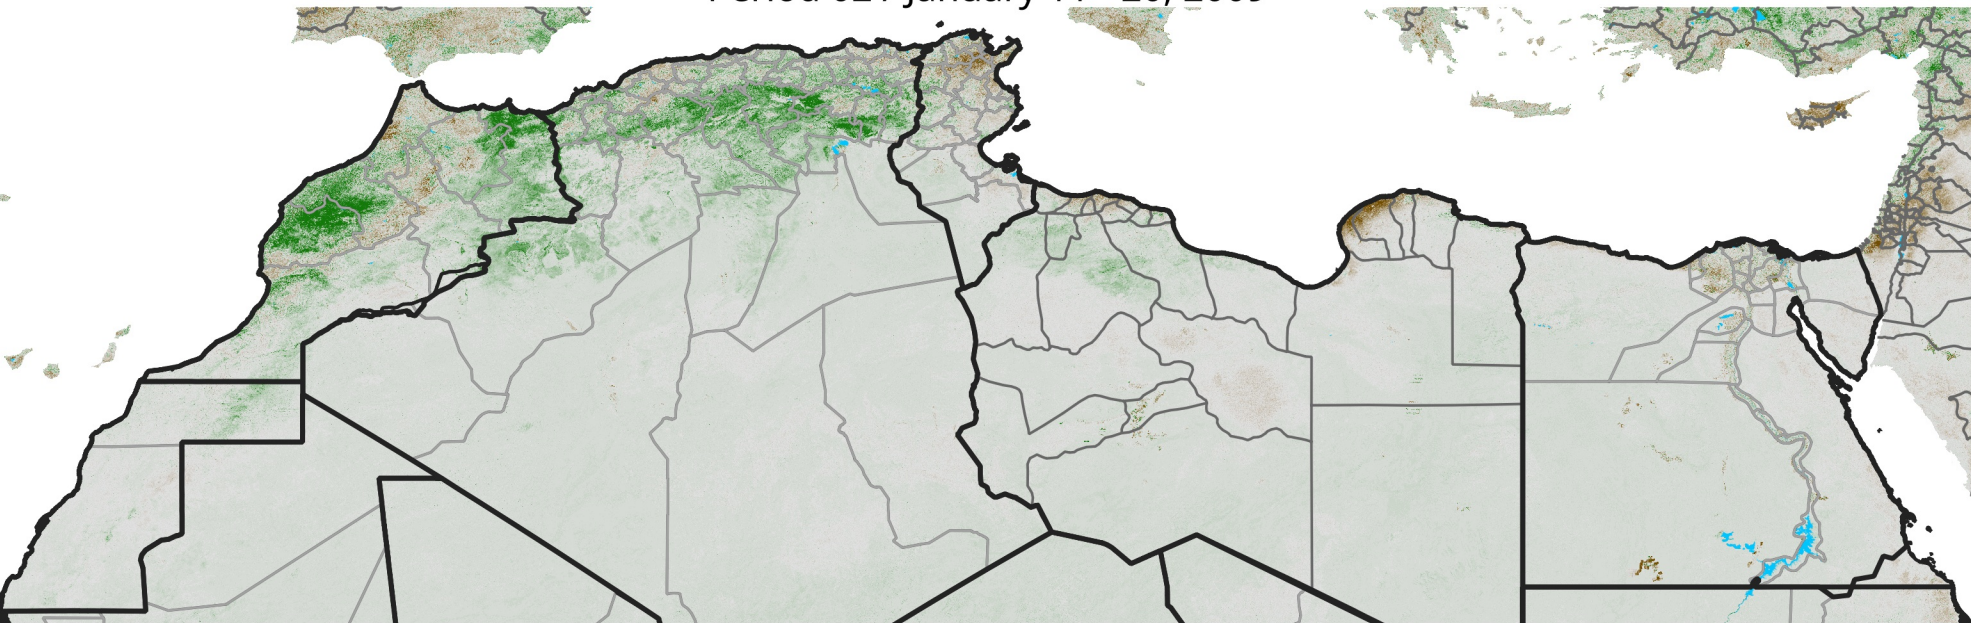

# North Africa NDVI Anomaly

2009 minus mean (2003 - 2022)

Period 02 / January 11 - 20, 2009

## NDVI Anomaly

< -0.3   -0.2   -0.1   -0.05   0.05   0.1   0.2   >0.3

Negative

No Difference

Positive