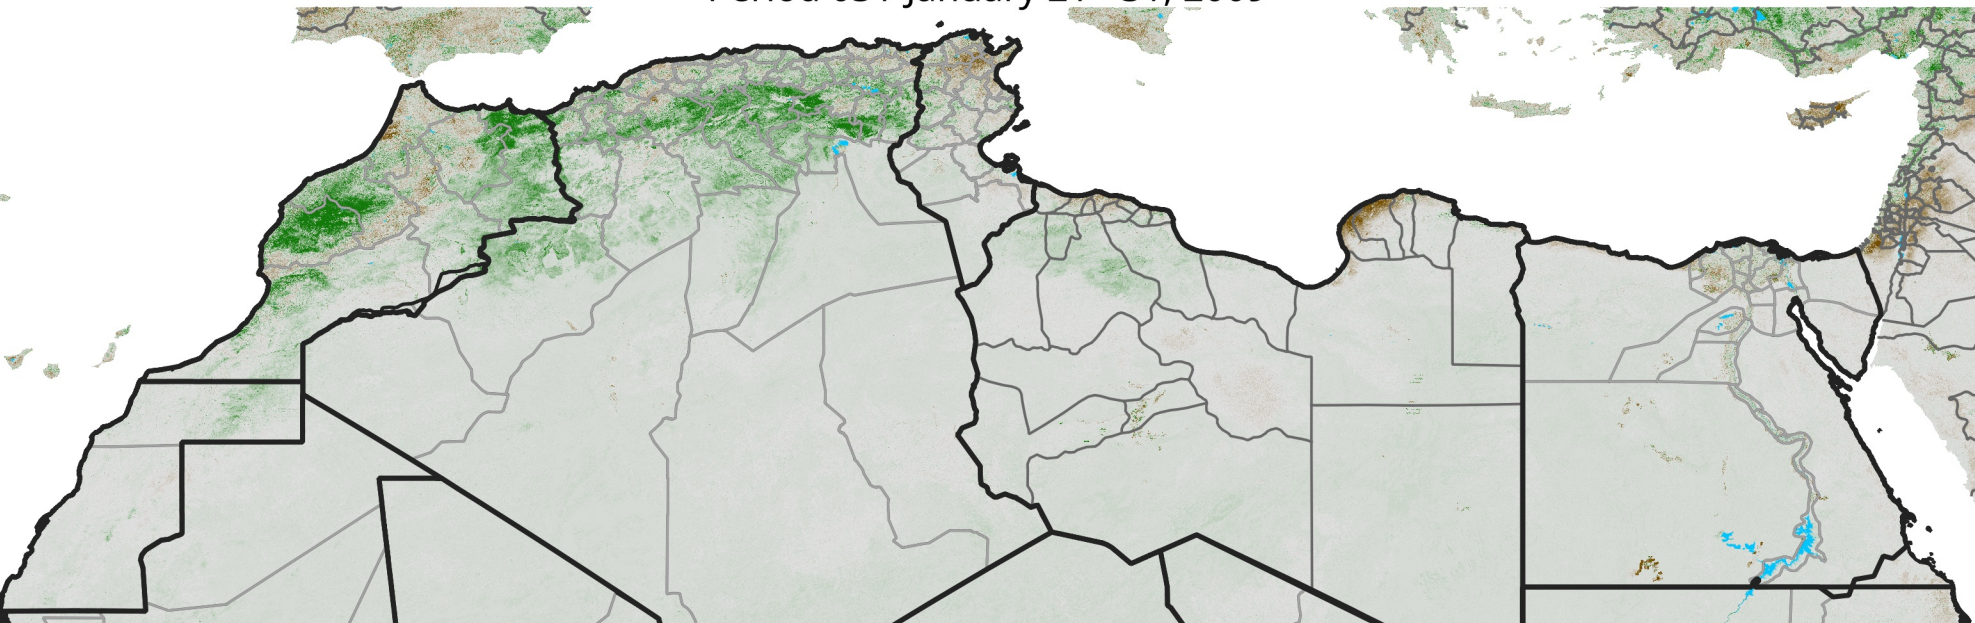

# North Africa NDVI Anomaly

2009 minus mean (2003 - 2022)

Period 03 / January 21 - 31, 2009

## NDVI Anomaly

< -0.3   -0.2   -0.1   -0.05   0.05   0.1   0.2   >0.3

Negative

No Difference

Positive