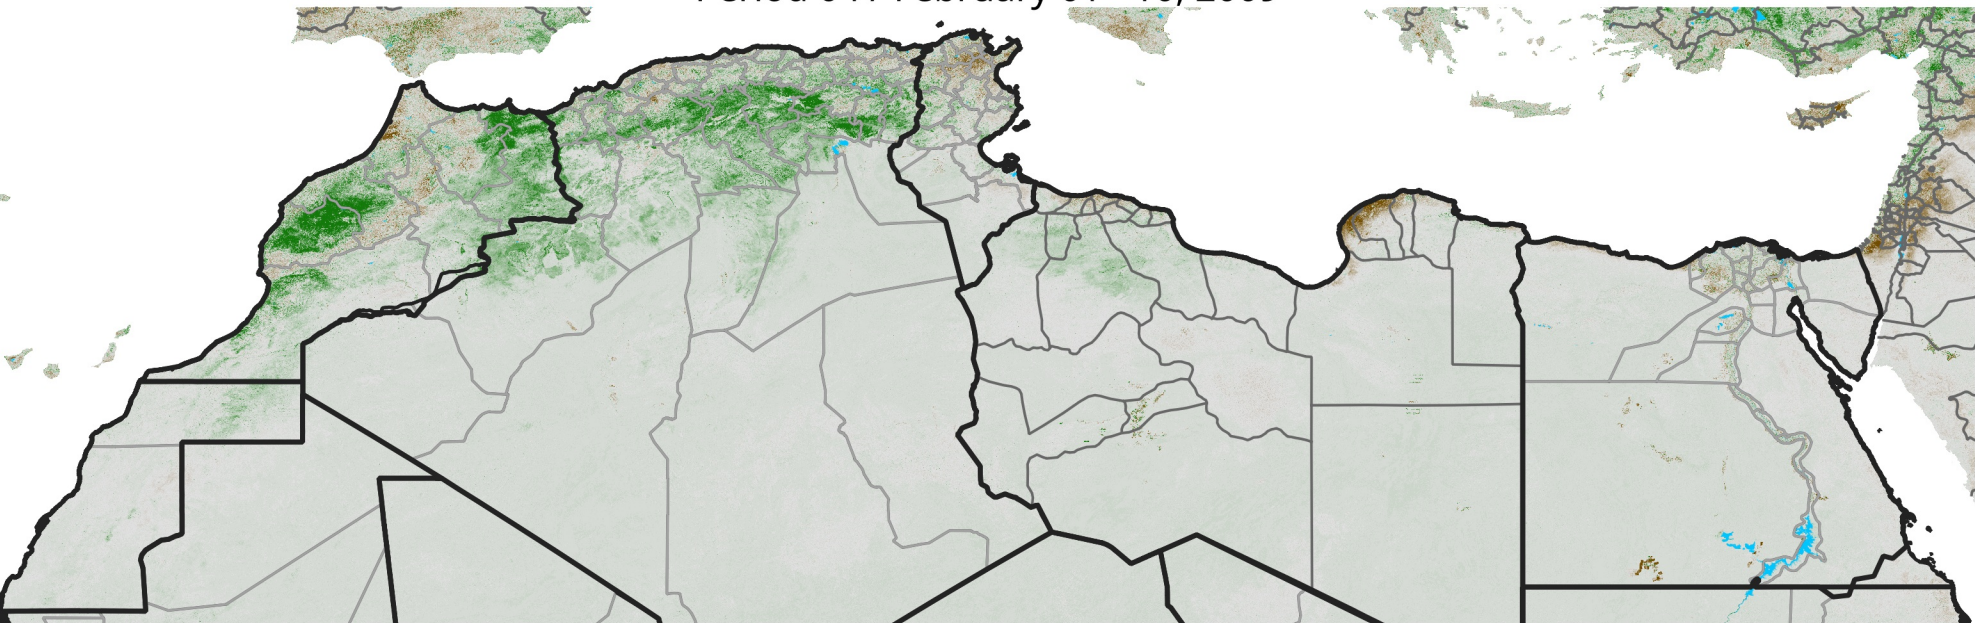

# North Africa NDVI Anomaly

2009 minus mean (2003 - 2022)  
Period 04 / February 01 - 10, 2009

## NDVI Anomaly

< -0.3   -0.2   -0.1   -0.05   0.05   0.1   0.2   >0.3

Negative                      No Difference                      Positive