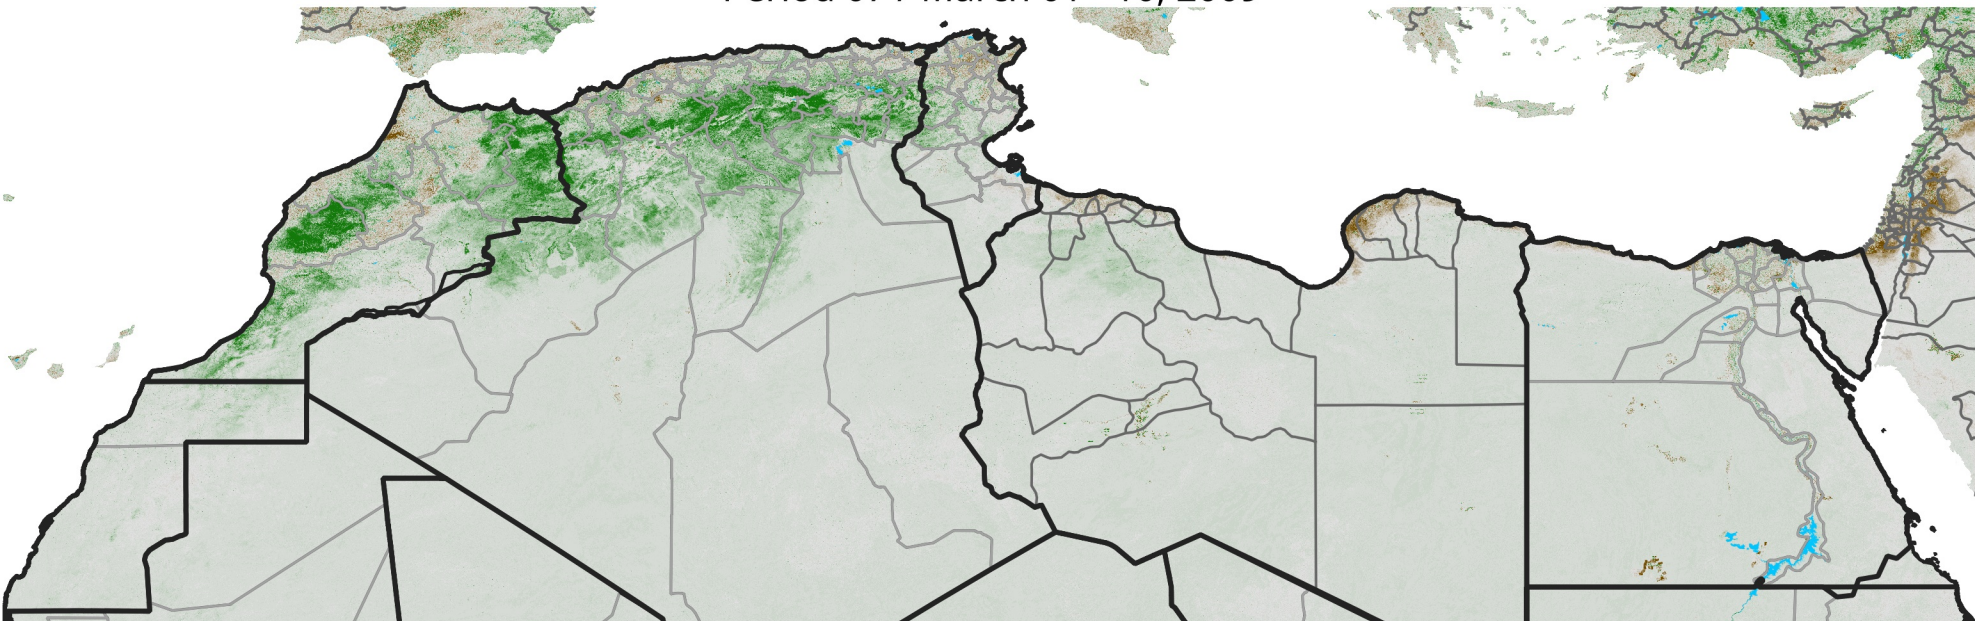

North Africa NDVI Anomaly

2009 minus mean (2003 - 2022)

Period 07 / March 01 - 10, 2009

NDVI Anomaly

< -0.3 -0.2 -0.1 -0.05 0.05 0.1 0.2 >0.3

Negative

No Difference

Positive