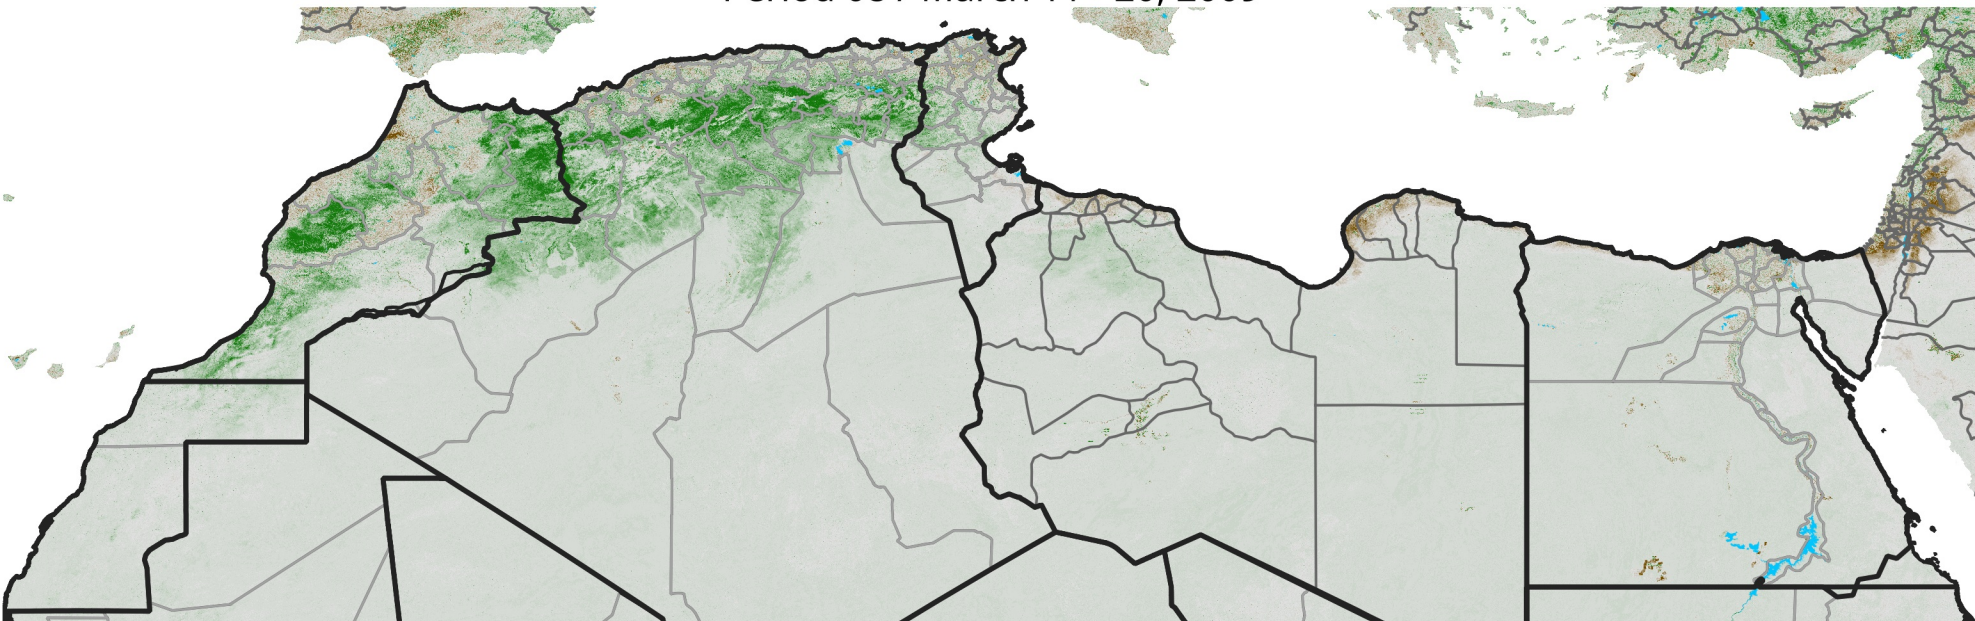

# North Africa NDVI Anomaly

2009 minus mean (2003 - 2022)

Period 08 / March 11 - 20, 2009

## NDVI Anomaly

< -0.3   -0.2   -0.1   -0.05   0.05   0.1   0.2   >0.3

Negative

No Difference

Positive