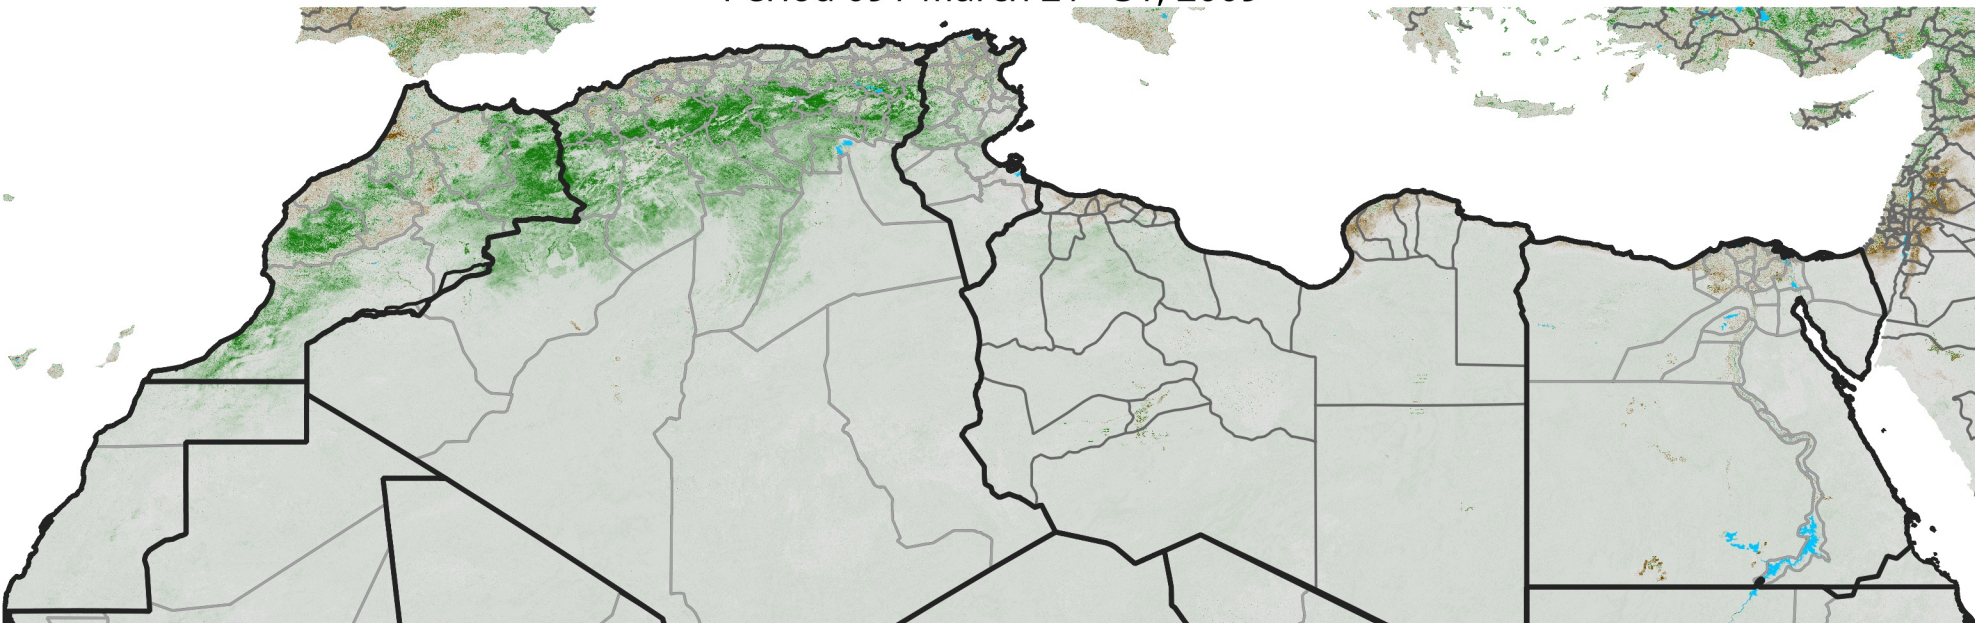

North Africa NDVI Anomaly

2009 minus mean (2003 - 2022)

Period 09 / March 21 - 31, 2009

NDVI Anomaly

< -0.3 -0.2 -0.1 -0.05 0.05 0.1 0.2 >0.3

Negative

No Difference

Positive