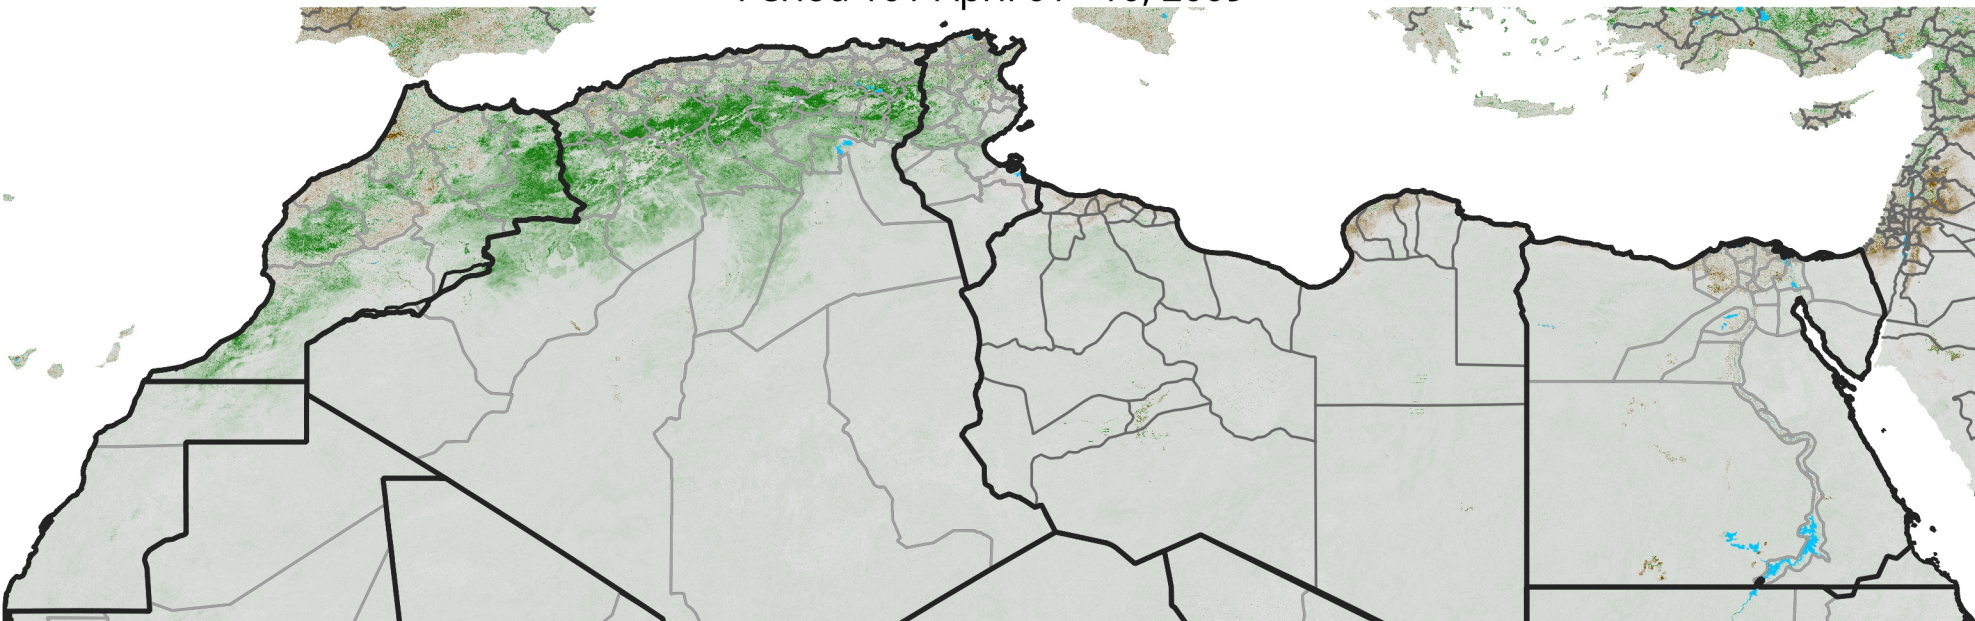

# North Africa NDVI Anomaly

2009 minus mean (2003 - 2022)

Period 10 / April 01 - 10, 2009

## NDVI Anomaly

< -0.3   -0.2   -0.1   -0.05   0.05   0.1   0.2   >0.3

Negative

No Difference

Positive