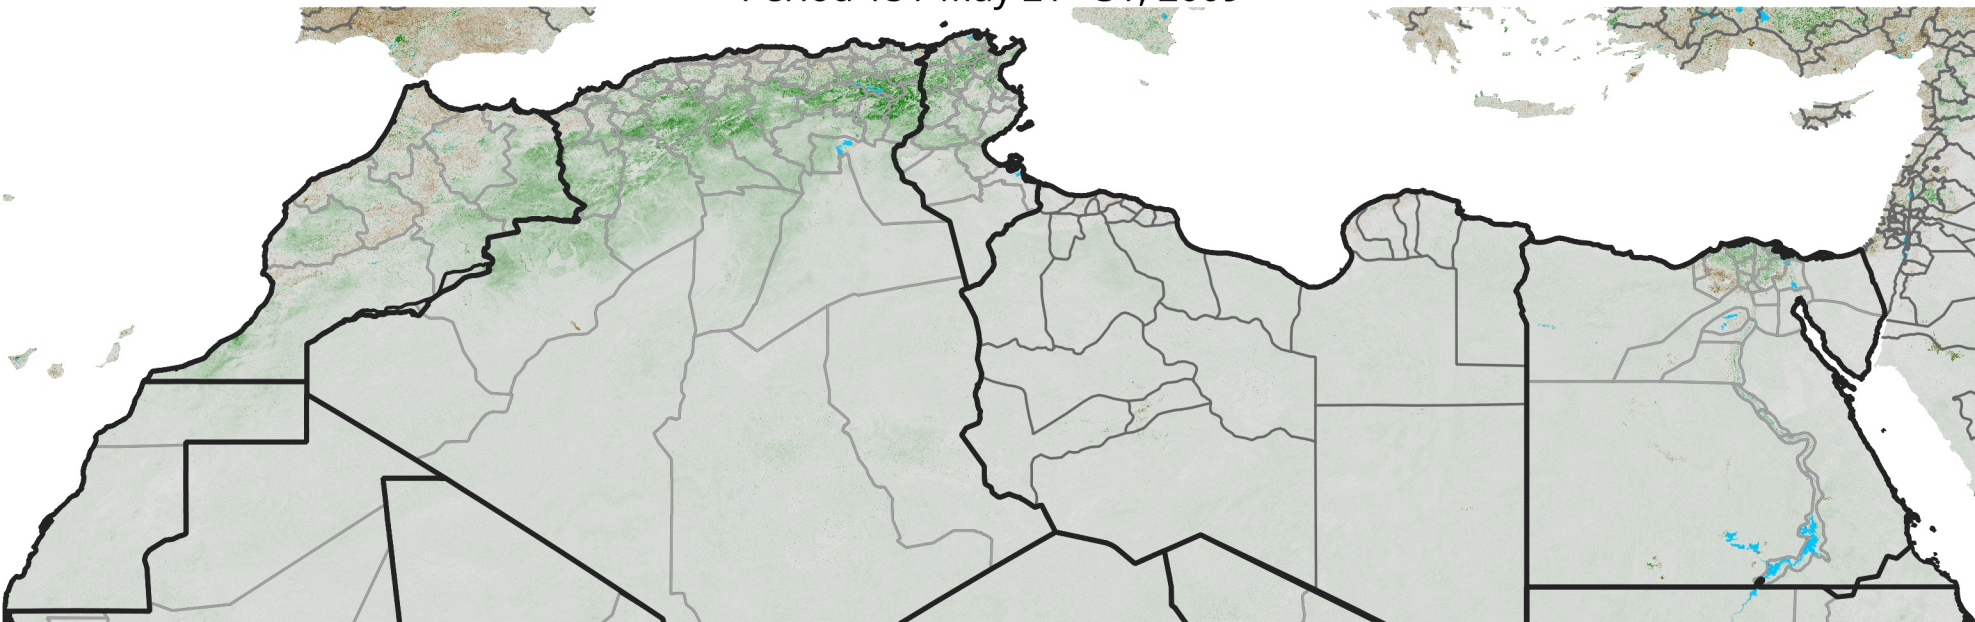

# North Africa NDVI Anomaly

2009 minus mean (2003 - 2022)

Period 15 / May 21 - 31, 2009

## NDVI Anomaly

< -0.3   -0.2   -0.1   -0.05   0.05   0.1   0.2   >0.3

Negative

No Difference

Positive