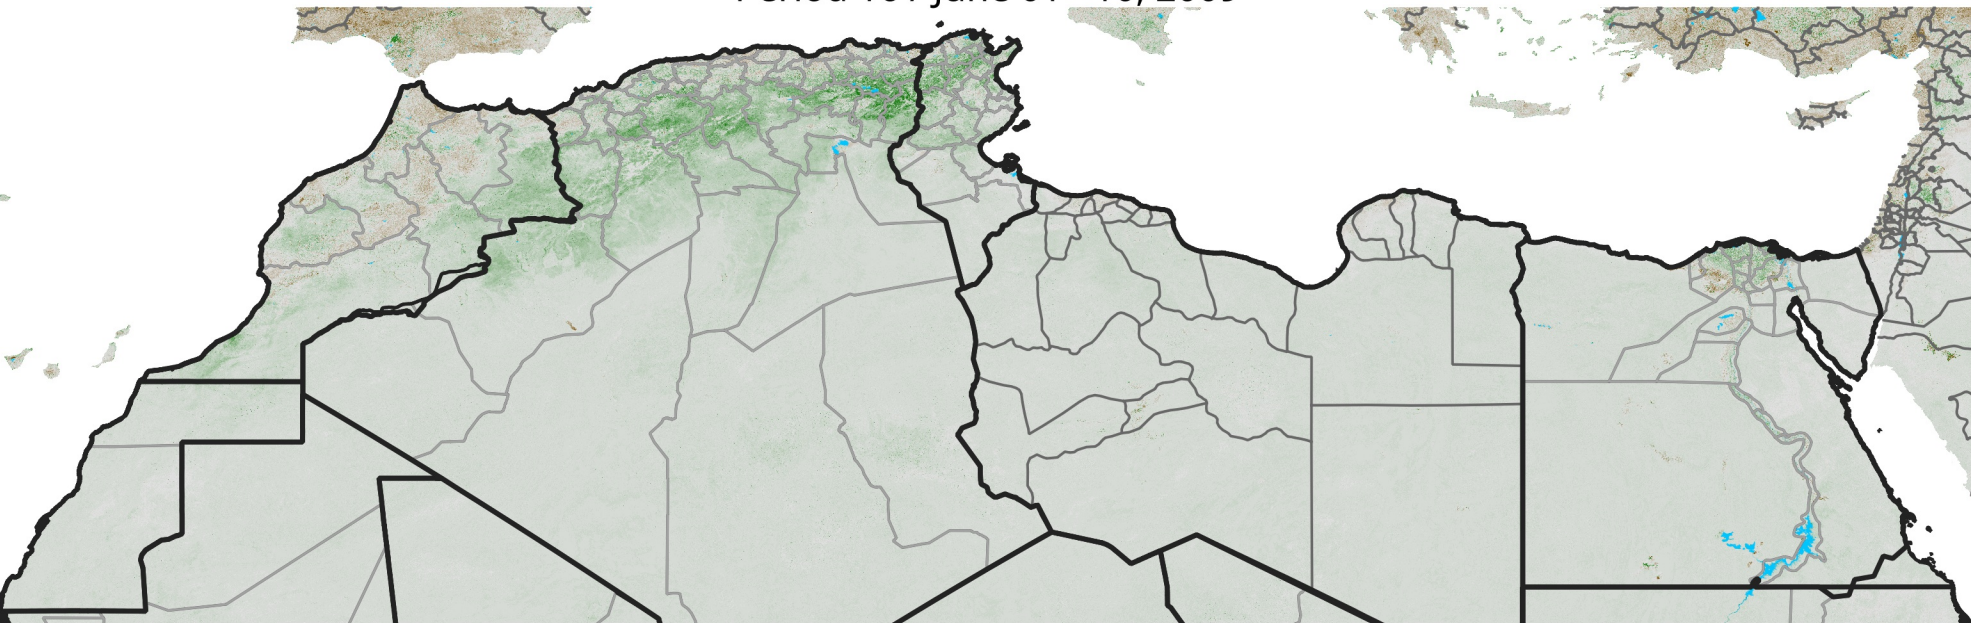

# North Africa NDVI Anomaly

2009 minus mean (2003 - 2022)

Period 16 / June 01 - 10, 2009

## NDVI Anomaly

< -0.3   -0.2   -0.1   -0.05   0.05   0.1   0.2   >0.3

Negative

No Difference

Positive